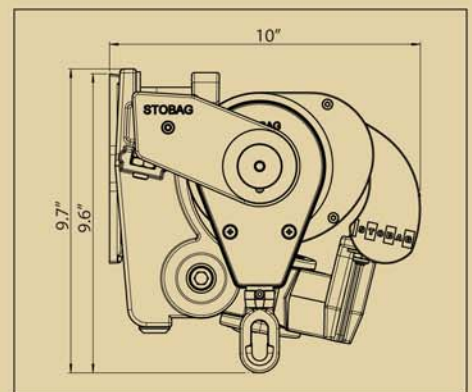

WALL FIX REQUIRED SPACE

PRODUCT SPECIFICATIONS

Linear Width	Standard: 7'4" – 19'8"
Projections*	3'4", 4'11", 6'6", 8'2", 9'10", 11'5"
Frame Finish	Polyester Powder Coated
Frame Colors	White <input type="checkbox"/> Ivory <input type="checkbox"/> Sand <input type="checkbox"/> Bronze <input type="checkbox"/>
Mounting Options	Wall, Soffit, Roof, Rafter
Roller Tube	78 mm
Torsion Bar	Triangular
Pitch Adjustment	5 – 60 degrees
Fabric Protection	Semi-Cassette
Mode of Operation	Manual Bevel Gear or Somfy Motor
Retractable Valance	Manual - 8' Drop
Fabric Options	100% Solution Dyed Acrylics
Valance Options	9 standard choices or dealer custom design
Warranty	10 years limited hardware warranty