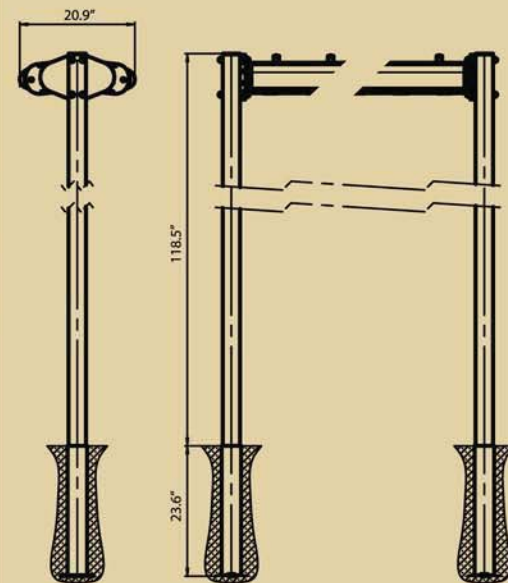

BOX MOBILE

Boxmobile is the easy way to shade large open spaces of up to 460 square feet. The free-standing awning system is especially suitable for swimming pool areas, outdoor restaurant patios, event protection, and many other uses.

Boxmobile consists of a solid steel post set on which two full cassette box awnings are mounted.

Each system can operate individually or in tandem and additional units can be linked together for larger spaces. The full cassette on each awning offers full fabric protection and system stability is guaranteed with floor sleeves or concrete sockets.

BOXMOBILE WITH FLOOR SLEEVES

PRODUCT SPECIFICATIONS

Linear Width	9'0" – 20'0"
Projections	9'10", 13'1", 16'4", 19'8", 22'11"
Frame Finish	Polyester Powder Coated
Frame Colors	White <input type="checkbox"/> Custom Colors - <i>Upcharge</i>
Mounting Options	Floor Sleeves, Concrete Socket
Roller Tube	78 mm
Post Supports	2 - Solid Steel , Max Height – 9'8"
Pitch Adjustment	0° -76°
Fabric Protection	Full Cassette
Mode of Operation	Manual Bevel Gear or Somfy Motor
Retractable Valance	Not Available
Fabric Options	100% Solution Dyed Acrylics
Valance Options	9 standard choices or dealer custom design
Warranty	10 years limited hardware warranty