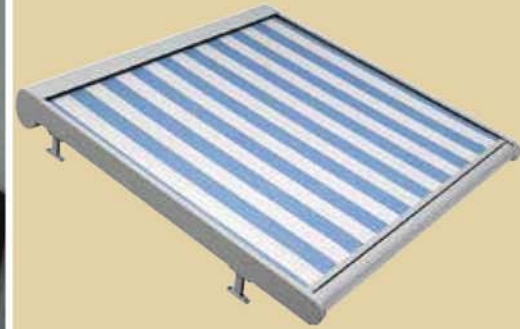

818-782-8607 \* 310-472-5262 \* 323-873-3331 Fax 818-782-6837

5661 SEPULVEDA BLVD., VAN NUYS, CA 91411

<http://www.vannuysawning.com/>

Premium Swiss Quality 

# Airomatic

★ GUIDE RAIL SUPPORTED CASSETTE

The **Airomatic** model is an excellent shading choice over or under existing interior and exterior structures for conservatories, glass roofs, skylights, and terraces.

The cassette box is self-supported by guide rails mounted on track brackets to the existing structure. The struts have integrated lateral gas piston/cable operation for constant and perfect tensioning of the cover. A choice of track brackets allow for flexible and easy installation even on a complicated structure.