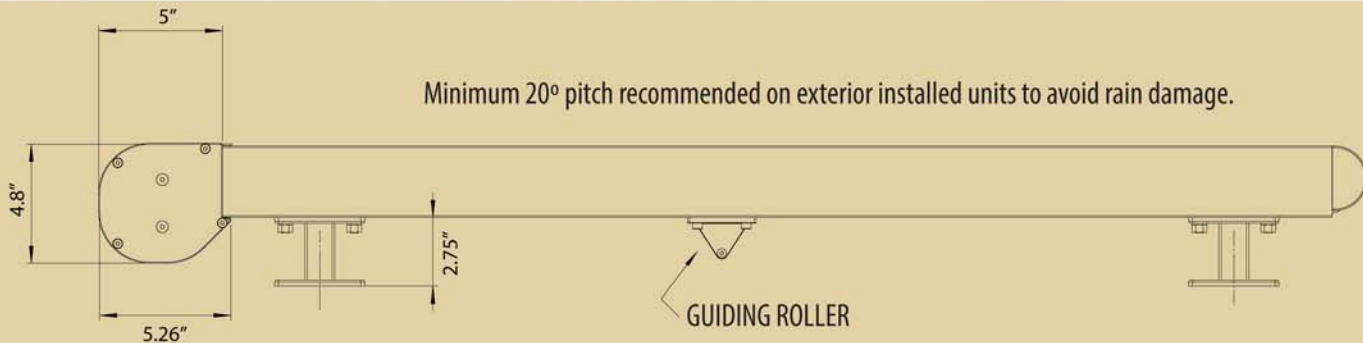

★ GUIDE RAIL SUPPORTED CASSETTE

The **Airomatic** model is an excellent shading choice over or under existing interior and exterior structures for conservatories, glass roofs, skylights, and terraces.

The cassette box is self-supported by guide rails mounted on track brackets to the existing structure. The struts have integrated lateral gas piston/cable operation for constant and perfect tensioning of the cover. A choice of track brackets allow for flexible and easy installation even on a complicated structure.

The motorized vertical unit can be mounted and operated on any angle or orientation.

Optional Remote Control Motors and electronic sun and wind controls available.

PRODUCT SPECIFICATIONS

Linear Width	3'0" – 18'0"
Projections*	3'4" – 19'8"
Frame Finish	Polyester Powder Coated
Frame Colors	White ☐ Custom Colors - <i>Upcharge</i>
Mounting Options	Track Brackets to Sub-Structure
Projection Type	Guide Rails- Integrated Gas Cylinder/Cable
Roller Tube	78 mm
Pitch	Suggested - 20 degrees
Fabric Protection	Full Cassette
Mode of Operation	Somfy Motor
Retractable Valance	Not Available
Fabric Options	100% Solution Dyed Acrylics
Warranty	10 Years Limited Hardware Warranty