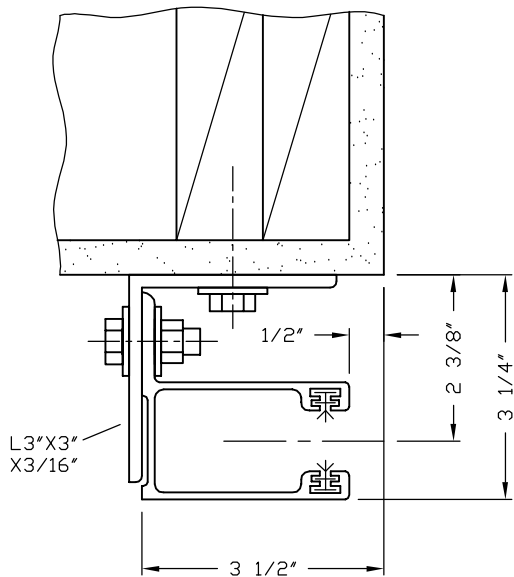

EST - E-MOUNT TO STEEL

ZMA - Z-MOUNT TO MASONRY

ZTU - Z-MOUNT TO TUBE

EDS - E-MOUNT TO DRYWALL

BJ - BETWEEN JAMBS

TUB - DIRECT TO TUBE

STEEL SUPPORT ANGLE/TUBE SHOWN STANDARD GREY PRIME

TITLE: MODEL 500 - TITAN ROLL-UP DOOR ALUMINUM GUIDE MOUNT OPTIONS			
SCALE: --	DATE: 02/26/06	DRAWN BY: A.K.	CHECKED BY: P.V.
 United Steel Products, Inc. 33-40 127th Place Flushing NY 11368		DRAWING NO.	