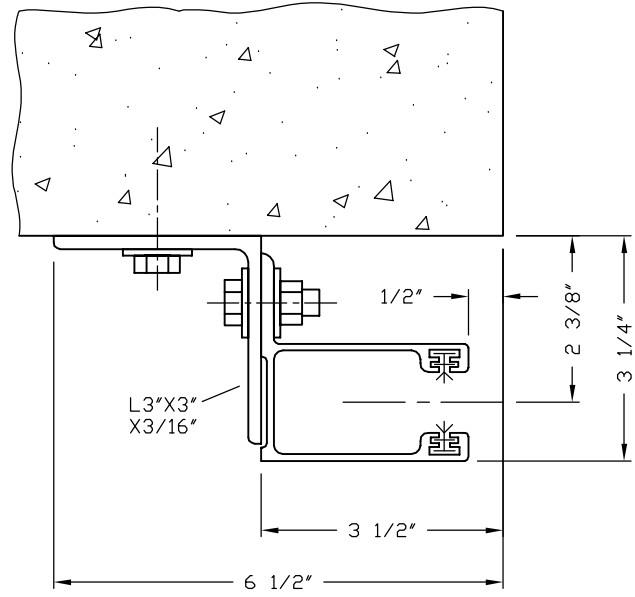

EST - E-MOUNT TO STEEL

ZMA - Z-MOUNT TO MASONRY

ZTU - Z-MOUNT TO TUBE

EDS - E-MOUNT TO DRYWALL

BJ - BETWEEN JAMBS

TUB - DIRECT TO TUBE

STEEL SUPPORT ANGLE/TUBE SHOWN STANDARD GREY PRIME

TITLE: MODEL 500 - TITAN ROLL-UP DOOR ALUMINUM GUIDE MOUNT OPTIONS			
SCALE: --	DATE: 02/26/06	DRAWN BY: A.K.	CHECKED BY: P.V.
 United Steel Products, Inc. 33-40 127th Place Flushing NY 11368		DRAWING NO.	