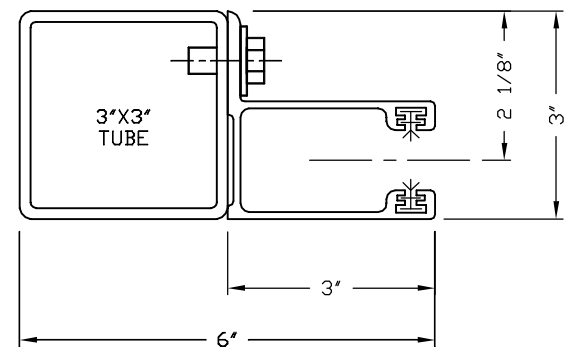

EST - E-MOUNT TO STEEL

ZMA - Z-MOUNT TO MASONRY

ZTU - Z-MOUNT TO TUBE

EDS - E-MOUNT TO DRYWALL

BJ - BETWEEN JAMBS

TUB - DIRECT TO TUBE

STEEL SUPPORT ANGLE/TUBE SHOWN STANDARD GREY PRIME

TITLE: MODEL 500 - TITAN ROLL-UP DOOR ALUMINUM GUIDE MOUNT OPTIONS			
SCALE: --	DATE: 02/26/06	DRAWN BY: A.K.	CHECKED BY: P.V.
 United Steel Products, Inc. 33-40 127th Place Flushing NY 11368		DRAWING NO.	