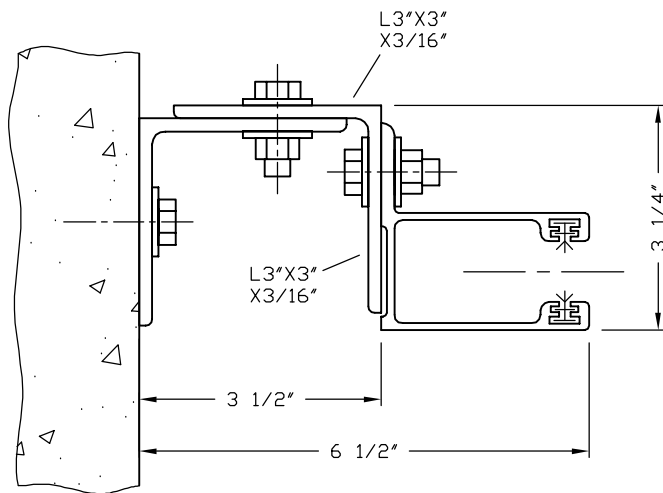

EST - E-MOUNT TO STEEL

ZMA - Z-MOUNT TO MASONRY

ZTU - Z-MOUNT TO TUBE

EDS - E-MOUNT TO DRYWALL

BJ - BETWEEN JAMBS

TUB - DIRECT TO TUBE

STEEL SUPPORT ANGLE/TUBE SHOWN STANDARD GREY PRIME

TITLE: MODEL 500 - TITAN ROLL-UP DOOR ALUMINUM GUIDE MOUNT OPTIONS			
SCALE: --	DATE: 02/26/06	DRAWN BY: A.K.	CHECKED BY: P.V.
 United Steel Products, Inc. 33-40 127th Place Flushing NY 11368		DRAWING NO.	