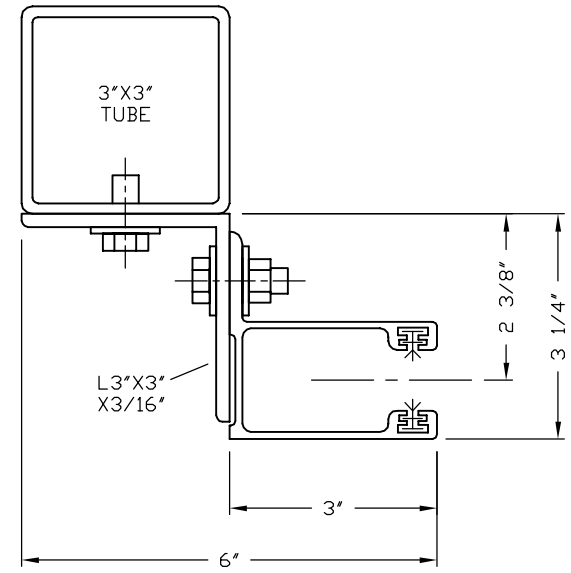

EST - E-MOUNT TO STEEL

ZMA - Z-MOUNT TO MASONRY

ZTU - Z-MOUNT TO TUBE

EDS - E-MOUNT TO DRYWALL

BJ - BETWEEN JAMBS

TUB - DIRECT TO TUBE

STEEL SUPPORT ANGLE/TUBE SHOWN STANDARD GREY PRIME

TITLE: MODEL 500 - TITAN ROLL-UP DOOR ALUMINUM GUIDE MOUNT OPTIONS			
SCALE: --	DATE: 02/26/06	DRAWN BY: A.K.	CHECKED BY: P.V.
 United Steel Products, Inc. 33-40 127th Place Flushing NY 11368		DRAWING NO.	