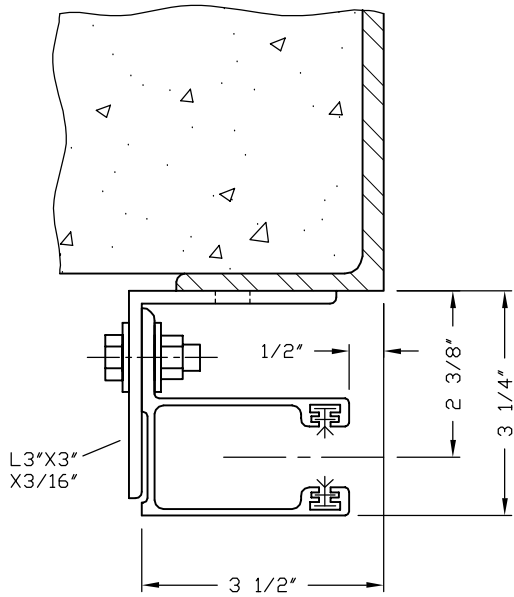

EST - E-MOUNT TO STEEL

ZMA - Z-MOUNT TO MASONRY

ZTU - Z-MOUNT TO TUBE

EDS - E-MOUNT TO DRYWALL

BJ - BETWEEN JAMBS

TUB - DIRECT TO TUBE

STEEL SUPPORT ANGLE/TUBE SHOWN STANDARD GREY PRIME

TITLE: MODEL 500 - TITAN ROLL-UP DOOR ALUMINUM GUIDE MOUNT OPTIONS			
SCALE: --	DATE: 02/26/06	DRAWN BY: A.K.	CHECKED BY: P.V.
 United Steel Products, Inc. 33-40 127th Place Flushing NY 11368		DRAWING NO.	