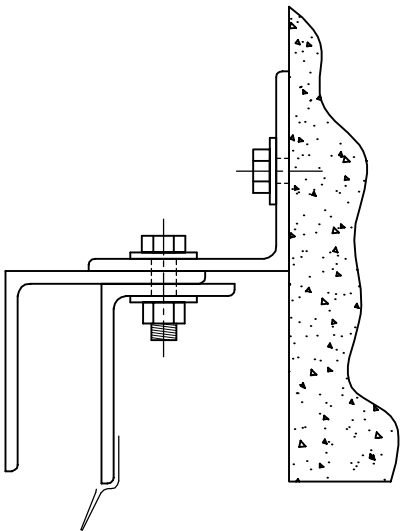

FACE OF WALL  
E-MOUNT TO STEEL

CODE EST

FACE OF WALL  
Z-MOUNT

CODE ZMA

TUBE MOUNT

CODE ETU

Z-GUIDE TO TUBE

CODE FWT

BETWEEN JAMB MOUNT

CODE BMA

STANDARD 3" GUIDE SHOWN  
REFER TO GUIDE DETAIL TEMPLATE DRAWING  
FOR ALL DIMENSIONS

NOTE: GUIDE PROJECTION INCREASES AT VARIOUS HEIGHTS

FACE OF WALL  
E-GUIDE TO FRAMED WALL

CODE EDS

TITLE:

MODEL 400 - INSULATED  
GUIDE MOUNT OPTIONS

SCALE: --  
4.25 GUIDE PROJECTION

DATE: 03/29/05  
DRAWN BY: R.F.  
United Steel Products, Inc.  
33-40 127th Place  
Flushing NY 11368

CHECKED BY: P.V.  
DRAWING NO.