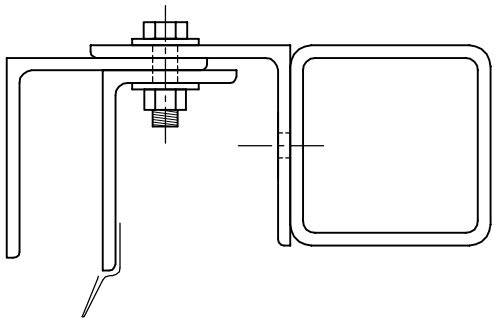

FACE OF WALL  
E-MOUNT TO STEEL

CODE EST

FACE OF WALL  
Z-MOUNT

CODE ZMA

TUBE MOUNT

CODE ETU

Z-GUIDE TO TUBE

CODE FWT

BETWEEN JAMB MOUNT

CODE BMA

STANDARD 3" GUIDE SHOWN  
REFER TO GUIDE DETAIL TEMPLATE DRAWING  
FOR ALL DIMENSIONS

NOTE: GUIDE PROJECTION INCREASES AT VARIOUS HEIGHTS

FACE OF WALL  
E-GUIDE TO FRAMED WALL

CODE EDS

TITLE:

MODEL 400 - INSULATED  
GUIDE MOUNT OPTIONS

SCALE: --  
4.25 GUIDE PROJECTION

DATE: 03/29/05  
DRAWN BY: R.F.  
United Steel Products, Inc.  
33-40 127th Place  
Flushing NY 11368

CHECKED BY: P.V.  
DRAWING NO.