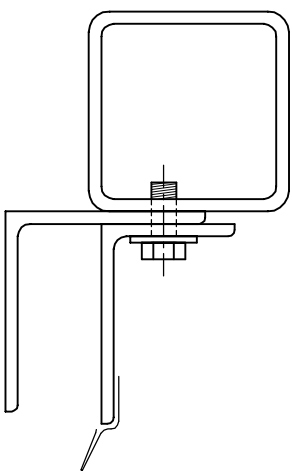

FACE OF WALL  
E-MOUNT TO STEEL

CODE EST

FACE OF WALL  
Z-MOUNT

CODE ZMA

TUBE MOUNT

CODE ETU

Z-GUIDE TO TUBE

CODE FWT

BETWEEN JAMB MOUNT

CODE BMA

STANDARD 3" GUIDE SHOWN  
REFER TO GUIDE DETAIL TEMPLATE DRAWING  
FOR ALL DIMENSIONS

NOTE: GUIDE PROJECTION INCREASES AT VARIOUS HEIGHTS

FACE OF WALL  
E-GUIDE TO FRAMED WALL

CODE EDS

TITLE:

MODEL 400 - INSULATED  
GUIDE MOUNT OPTIONS

SCALE: --  
4.25 GUIDE PROJECTION

DATE: 03/29/05  
DRAWN BY: R.F.  
United Steel Products, Inc.  
33-40 127th Place  
Flushing NY 11368

CHECKED BY: P.V.  
DRAWING NO.