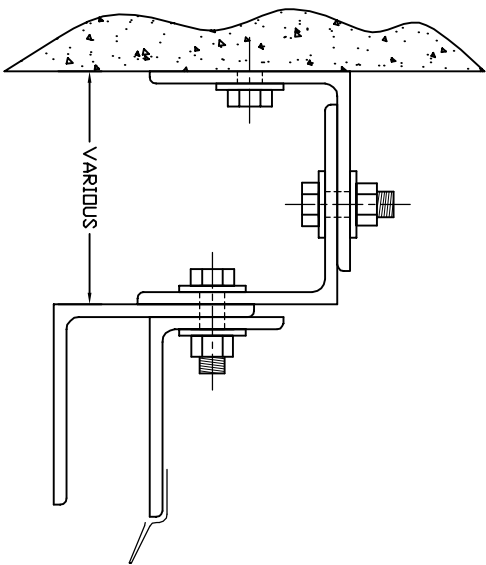

FACE OF WALL  
E-MOUNT TO STEEL

CODE EST

FACE OF WALL  
Z-MOUNT

CODE ZMA

TUBE MOUNT

CODE ETU

Z-GUIDE TO TUBE

CODE FWT

BETWEEN JAMB MOUNT

CODE BMA

STANDARD 3" GUIDE SHOWN  
REFER TO GUIDE DETAIL TEMPLATE DRAWING  
FOR ALL DIMENSIONS

NOTE: GUIDE PROJECTION INCREASES AT VARIOUS HEIGHTS

FACE OF WALL  
E-GUIDE TO FRAMED WALL

CODE EDS

TITLE:

MODEL 400 - INSULATED  
GUIDE MOUNT OPTIONS

SCALE: --  
4.25 GUIDE PROJECTION

DATE: 03/29/05  
DRAWN BY: R.F.  
United Steel Products, Inc.  
33-40 127th Place  
Flushing NY 11368

CHECKED BY: P.V.  
DRAWING NO.