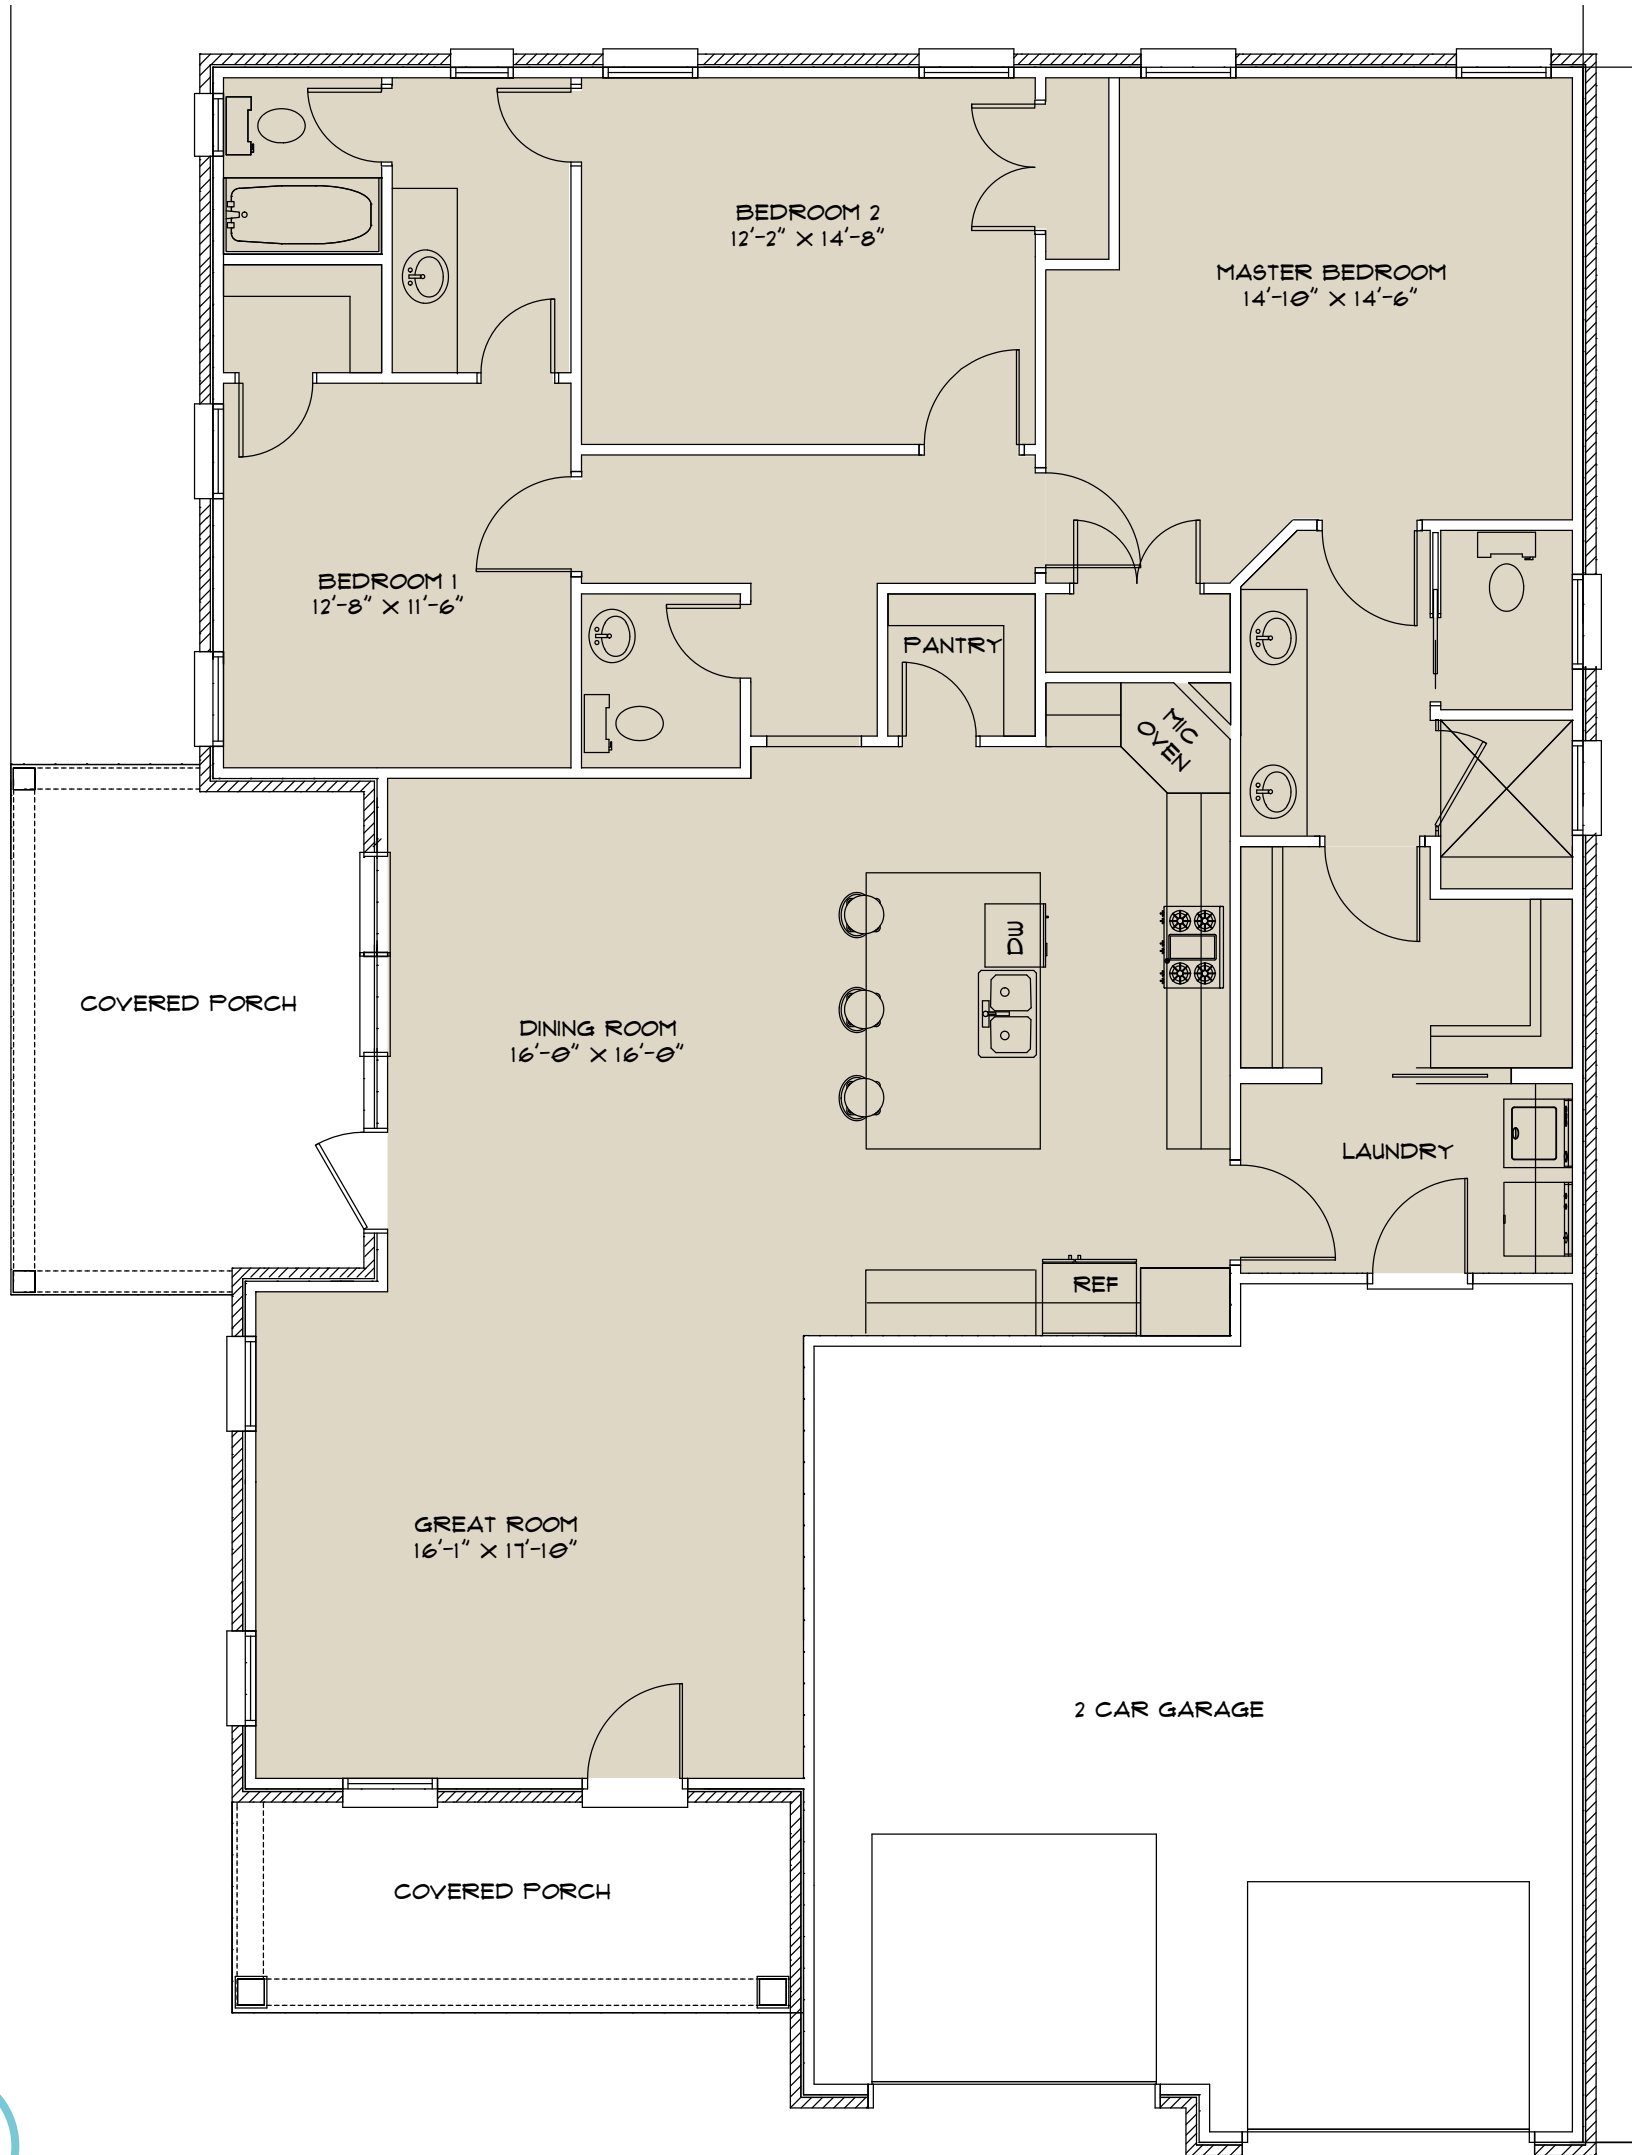

# the Primrose Plan

## Courtyard Front Entry

- 1,969 SF
- Landscaped Courtyard
- Large Master Suite with Curbless Shower and connected Laundry Rm
- Covered Porch with screen or EZ Breeze Options
- 3 bedrooms, 2.5 bathrooms
- Open Living/Dining/Kitchen
- Second Floor Option

The Primrose Plan

the Legacy  
at CARY CREEK

 **BERKSHIRE HATHAWAY** | Preferred Real Estate HomeServices