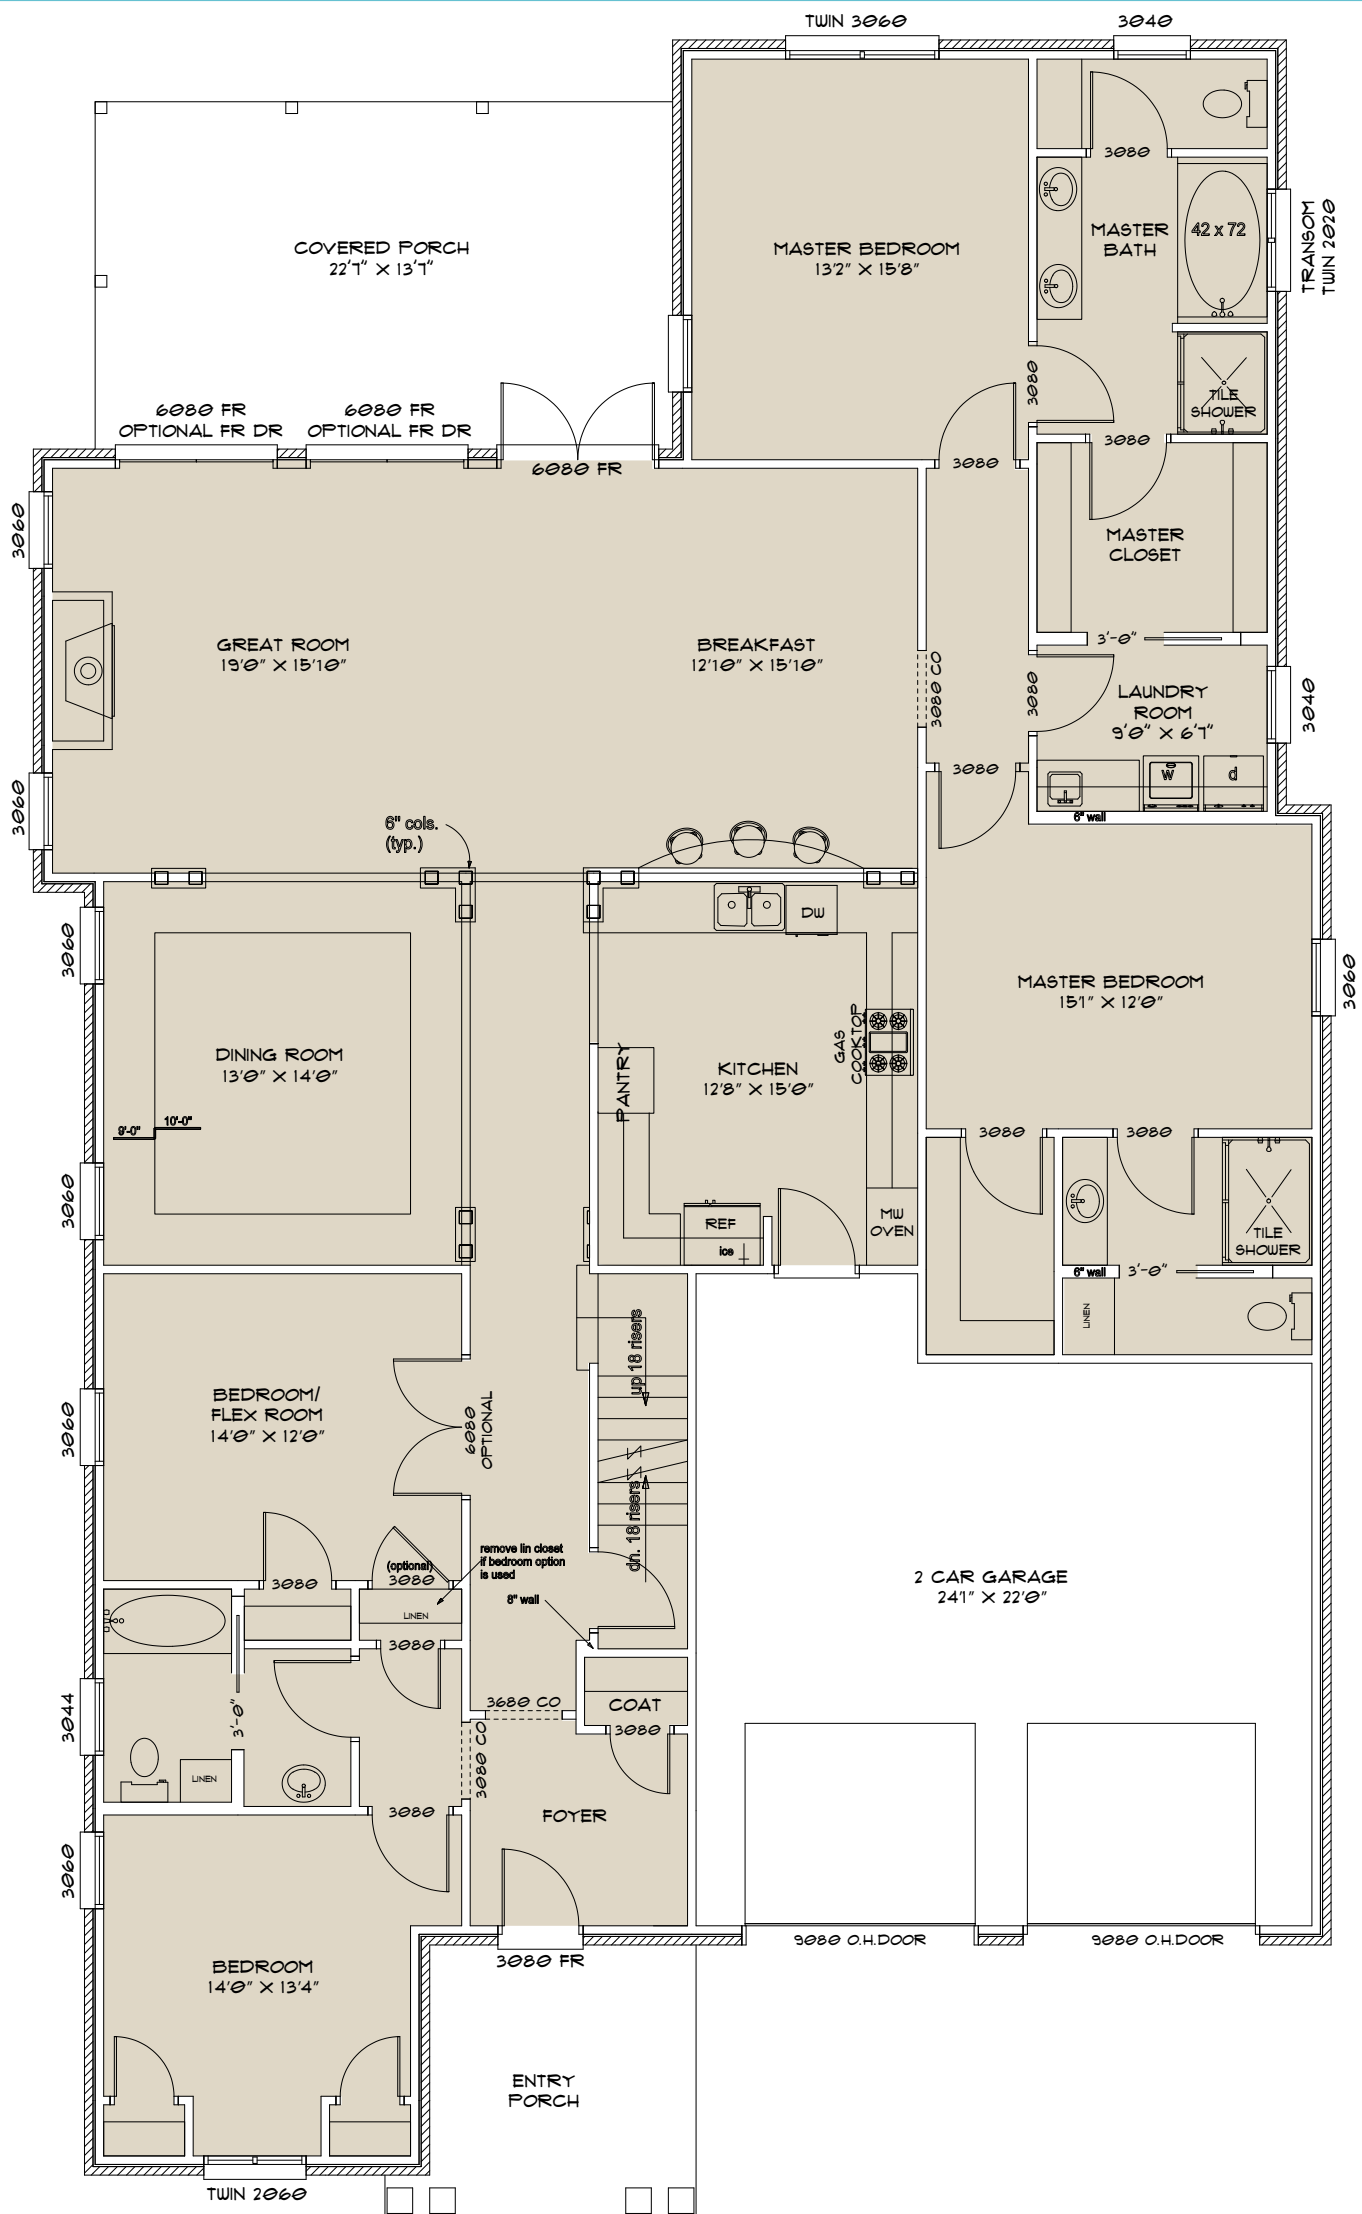

The Magnolia Plan

Creek Home - Front Entry

- 2,786 SF (Main Level)
- Pond or Creek View Garden/Dining Room
- Second floor & Basement OPTIONS
- Double Master
- 4 bedrooms, 3 bathrooms
- Open Great Room/ Kitchen/Breakfast
- Formal Dining Room

The Magnolia Plan

the **Legacy**
at CARY CREEK

 **BERKSHIRE HATHAWAY** | Preferred Real Estate HomeServices