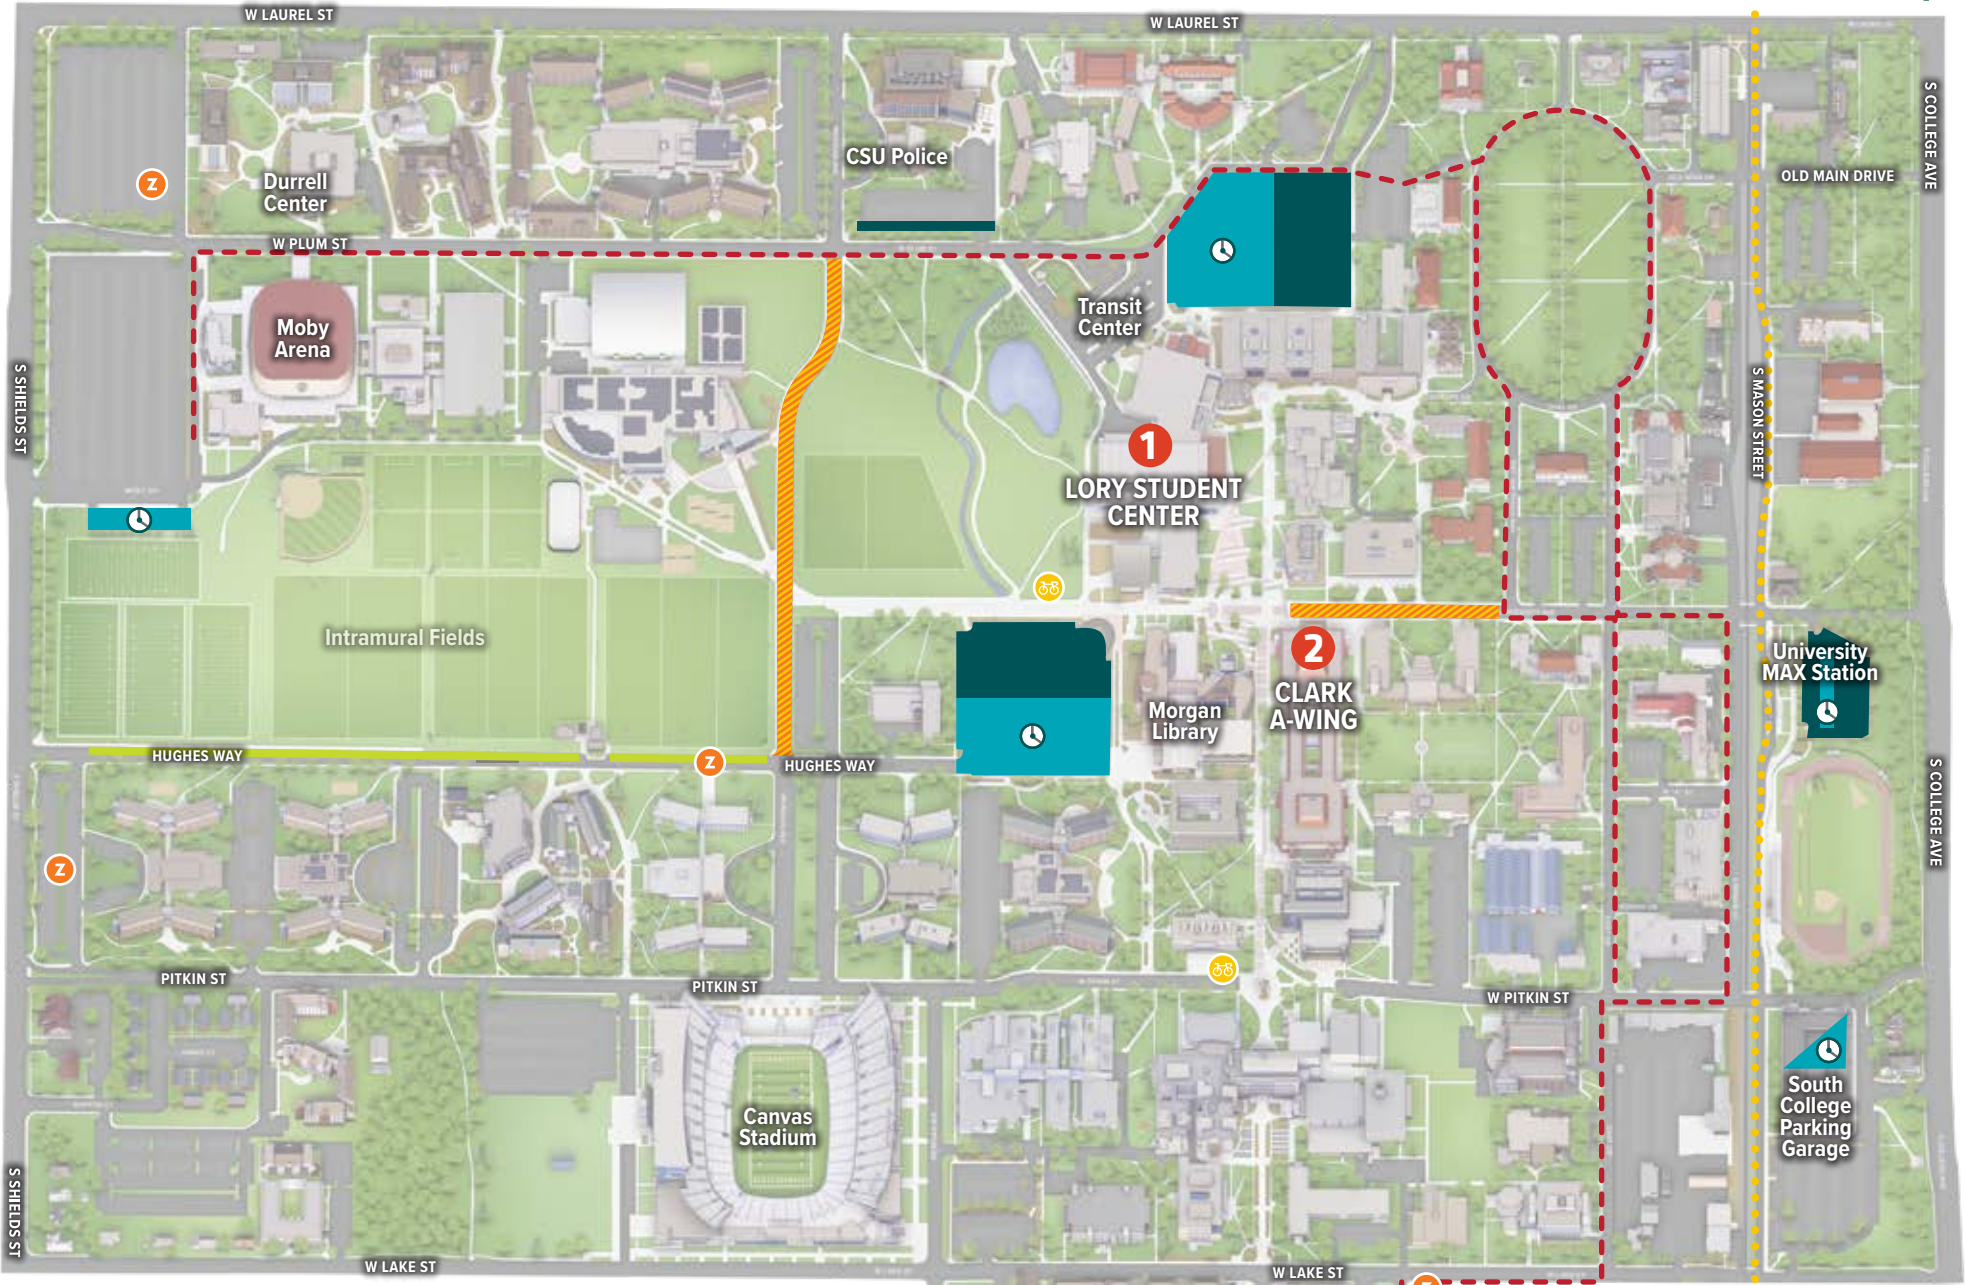

# ROCKY MOUNTAIN METER SCHOOL 2020 - CSU Campus/Parking Map

Old Town Fort Collins ↑

- Pay-to-Park Lot**  
Open to the public for hourly pay-to-park
- Zone A Parking**  
Permit required for all vehicles\*  
Purchase at Registration

- 1** Registration & Sessions
- 2** Sessions
- Z** ZipCar Location
- Zagster Bike Share Location

Distance 1/4 mile  
Walking Time 4-5 minutes

\*Please purchase parking permits at Parking Services;  
1508 Center Avenue, Open Monday - Friday 7:30 a.m. - 4 p.m.

- Around the Horn**  
(free bus every 20 minutes)
- MAX Bus Rapid Transit**
- CLOSED TO TRAFFIC**
- Parking Services Office**  
Hilton Fort Collins

I-25 →

**CONFERENCE & EVENT SERVICES**  
COLORADO STATE UNIVERSITY