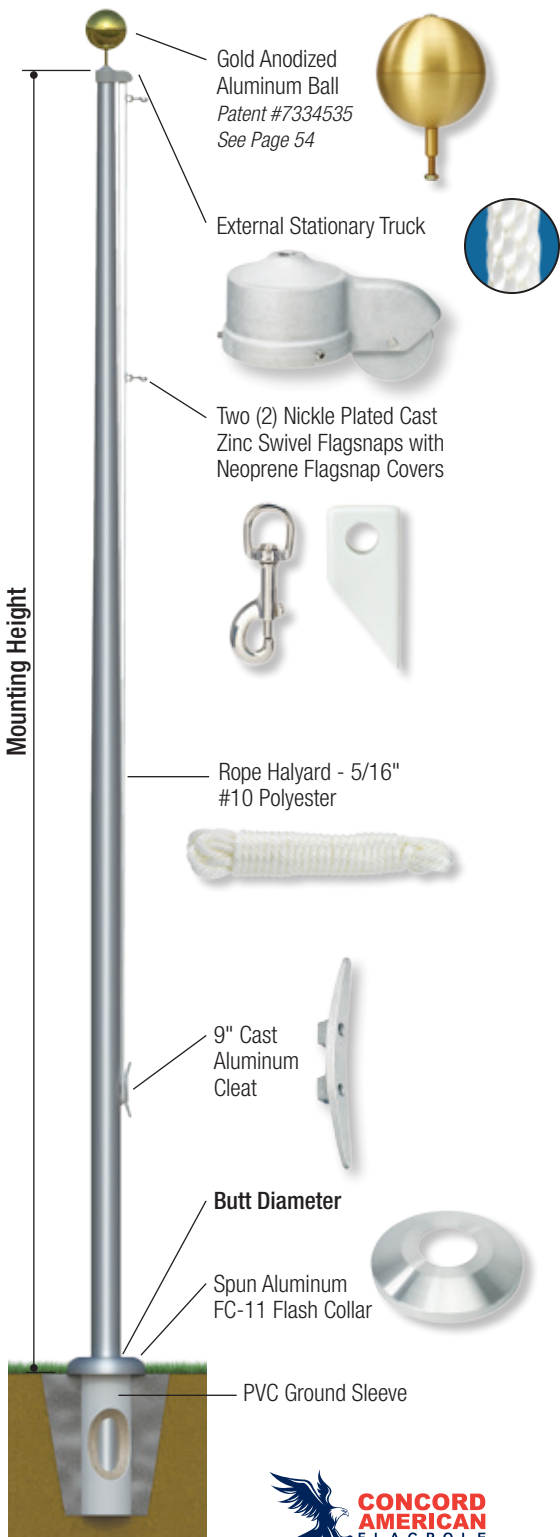

Estate Series - ESS

External Single Stationary - Rope Halyard

The **Estate Series** from Concord American Flagpole provides commercial grade flagpoles that are a perfect fit for budget minded projects. Manufactured to the same quality standards as our Continental Series, our Estate Series offers flagpoles with heights from **15' to 35'** which are ideal for residential homes, small businesses and commercial complexes.

STANDARD FLAGPOLE ACCESSORIES - 3" TO 5" BUTT DIAMETERS

Standard Specifications

- Patented, Heavy-Duty Gold Anodized Aluminum Ball
- Cast Aluminum Single Stationary Truck Assembly with Aluminum Pulley
- Complete External Halyard Assembly
 - Rope Halyard - 5/16" #10 Polyester
 - Two (2) Nickle Plated Cast Zinc Swivel Flagsnaps
 - Two (2) Neoprene Flagsnap Covers
- 9" Cast Aluminum Cleat
- Spun Aluminum FC-11 Flash Collar
- PVC Ground Sleeve