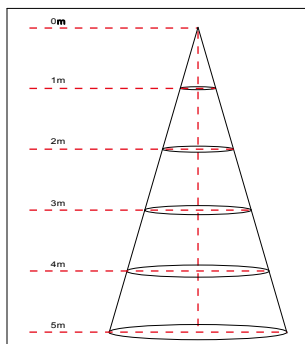

Bravoled

BY FIDELUX

4Ft LED Stairwell Light

Bravoled 4Ft LED Step-dimming Stairwell Fixture, 40Watt 4200lumen 4Ft 4000K

Specifications

Model#	BL-STP-48-40W-840N
Description	4Ft Stairwell Light
Power	40W
Voltage Input	AC120~277V, 50~60HZ
Lumen output	4200lm
Color Temperature	4,000K
CRI	Ra>80
Housing Finish	Steel base with powder coating
Application	Indoor Only
Lens	Frosted diffuse PC lens
Operating Temp.	-25 °C ~55 °C
IP Rating	IP20
Certificates	ETL/cETL(file# 4007551), DLC
warranty	5 years
Life Span	50,000 hours
Dimmable	Yes with standard microwave sensor
Item Weight	3.5 Kgs
Product Dimension	48"L x 4.8"W x 3.28"H (1219.6x123x83.69mm)
Pack Size	1pc
Packaging Dimension	48.8 x 5.3 x 3.7 inch (1240x134.62x93.98mm)

Order Information

Item Number	Description	Power	Voltage Input	Dimmable	CCT	Lumen Output	Certificates
BL-STP-48-40W-8XXZ	4Ft LED Stairwell	40W	120~277Vac	Optional	3000k 4000k 5000k	4200lm	ETL/cETL, DLC

"XX"- standard for color temperature, 30-3000K,40-4000K,50-5000K.
"Z"- can be "D"- dimmable or "N" - non-dimmable

Lux Chart

Height	Average Lux (lx)	Light range (dia.)
1M	345	264.5cm
2M	86.2	529cm
3M	38.3	793.5cm
4M	21.6	1058cm
5M	13.8	1322.5cm

Photometrics

LM79
LM80

Bravoled

BY FIDELUX

4Ft LED Stairwell Light

Bravoled 4Ft LED Strip Light, 40Watt 4200lumen 4Ft 4000K