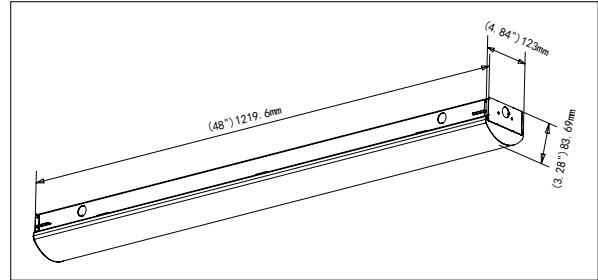

Lux Chart

Height	Average Lux (lx)	Light range (dia.)
1M	345	264.5cm
2M	86.2	529cm
3M	38.3	793.5cm
4M	21.6	1058cm
5M	13.8	1322.5cm

Photometrics

LM79
LM80

Bravoled

BY FIDELUX

4Ft LED Stairwell Light

Bravoled 4Ft LED Strip Light, 40Watt 4200lumen 4Ft 4000K

Dimensions And Pictures

Accessories (optional):

- 1. Wood screws 4pcs
- 2. Toggle bolts 4pcs

LM79
LM80