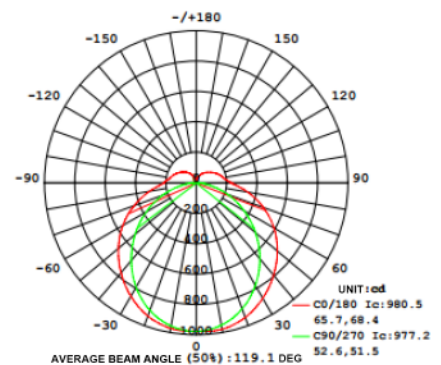

Bravoled

BY FIDELUX

4Ft LED Stairwell Light

Bravoled 4Ft LED Step-dimming Stairwell Fixture, 40Watt 4200lumen 4Ft 4000K

Specifications

Model#	BL-STP-48-40W-840N
Description	4Ft Stairwell Light
Power	40W
Voltage Input	AC120~277V, 50~60HZ
Lumen output	4200lm
Color Temperature	4,000K
CRI	Ra>80
Housing Finish	Steel base with powder coating
Application	Indoor Only
Lens	Frosted diffuse PC lens
Operating Temp.	-25 °C ~55 °C
IP Rating	IP20
Certificates	ETL/cETL(file# 4007551), DLC
warranty	5 years
Life Span	50,000 hours
Dimmable	Yes with standard microwave sensor
Item Weight	3.5 Kgs
Product Dimension	48"L x 4.8"W x 3.28"H (1219.6x123x83.69mm)
Pack Size	1pc
Packaging Dimension	48.8 x 5.3 x 3.7 inch (1240x134.62x93.98mm)

Order Information

Item Number	Description	Power	Voltage Input	Dimmable	CCT	Lumen Output	Certificates
BL-STP-48-40W-8XXZ	4Ft LED Stairwell	40W	120~277Vac	Optional	3000k 4000k 5000k	4200lm	ETL/cETL, DLC

"XX"- standard for color temperature, 30-3000K,40-4000K,50-5000K.
"Z"- can be "D"- dimmable or "N" - non-dimmable

Lux Chart

Height	Average Lux (lx)	Light range (dia.)
1M	345	264.5cm
2M	86.2	529cm
3M	38.3	793.5cm
4M	21.6	1058cm
5M	13.8	1322.5cm

Photometrics

LM79
LM80

Bravoled

BY FIDELUX

4Ft LED Stairwell Light

Bravoled 4Ft LED Strip Light, 40Watt 4200lumen 4Ft 4000K