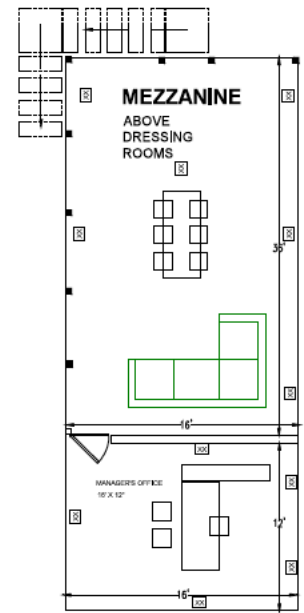

SHIPPING CONTAINERS

LYTEHOUSE STUDIO
 356 DEVOE STREET
 BROOKLYN, NY 11211
 718-502-6302 lytehousestudio.com
 #lytehouse_studio