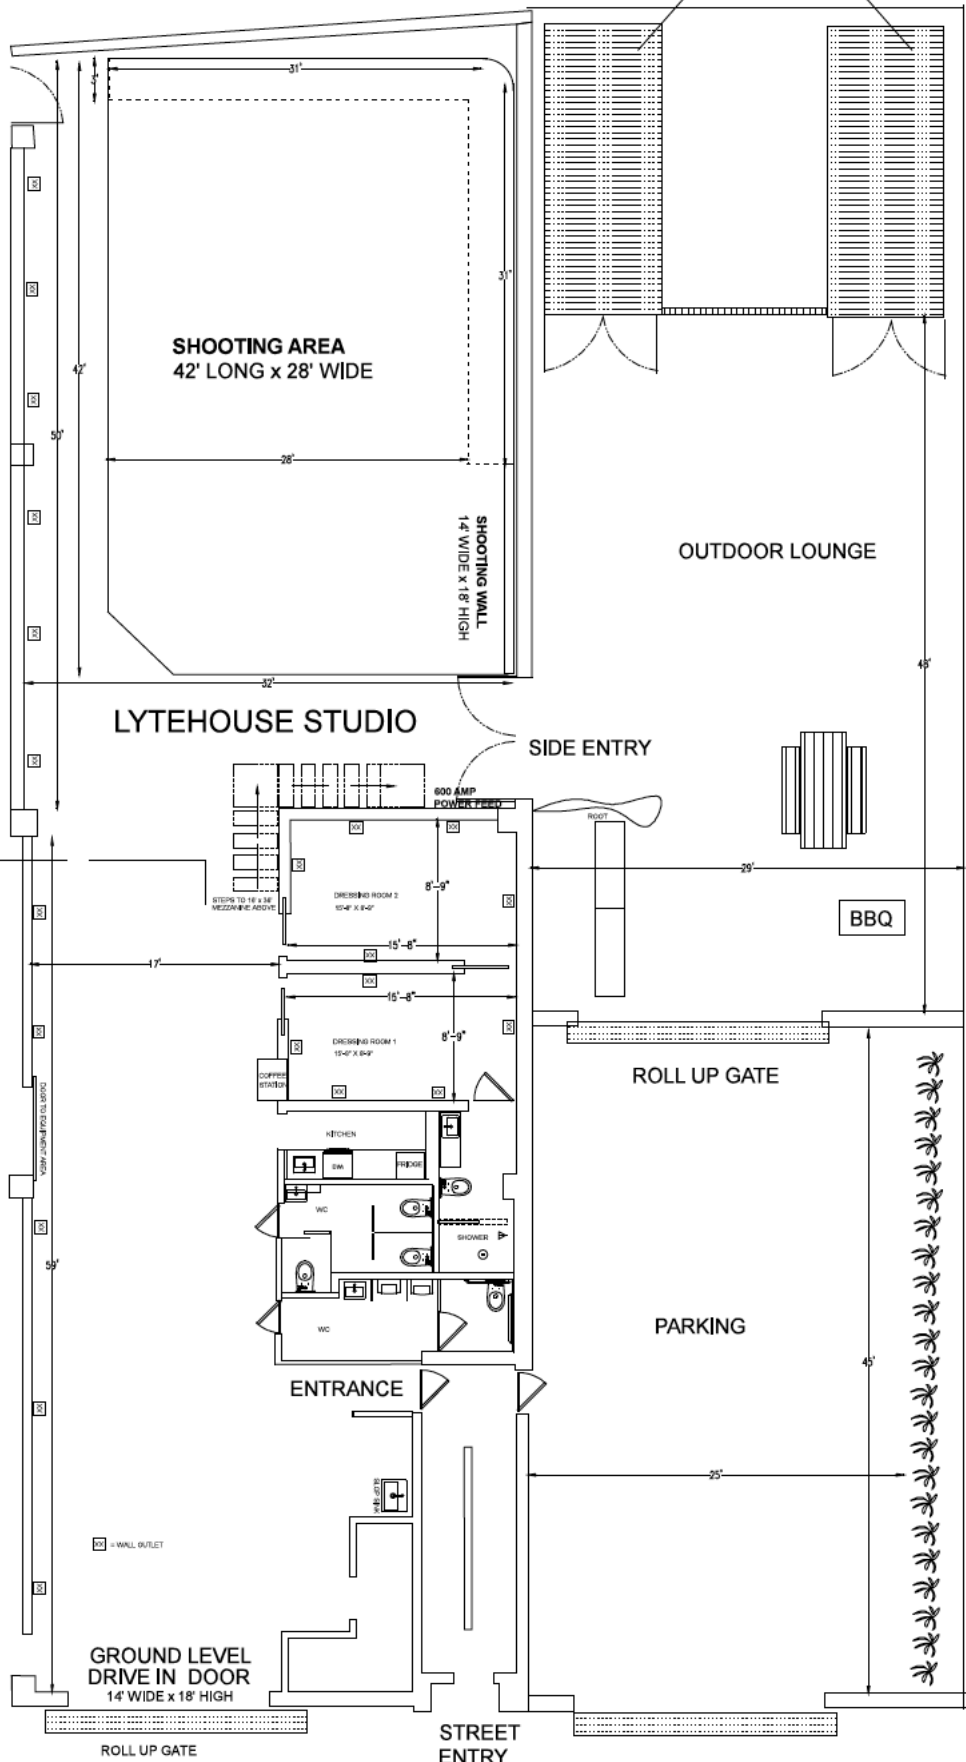

SHIPPING CONTAINERS

LYTEHOUSE STUDIO
 356 DEVOE STREET
 BROOKLYN, NY 11211
 718-502-6302 lytehousestudio.com
 #lytehouse_studio