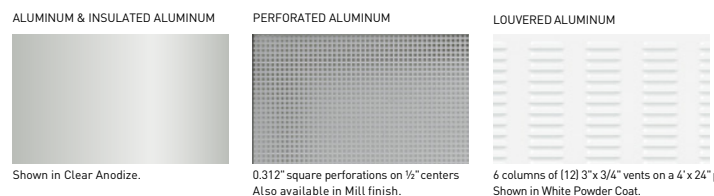

Optional Panels

Shown in Clear Anodize.

6 columns of 12 3" x 3/4" vents on a 4' x 24" panel
Shown in White Powder Coat.