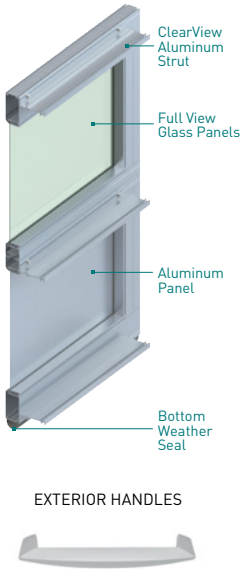

Construction

An Amarr Vista full view door offers strength and beauty to match the stylish design of your home.

- 2" thick extruded commercial-grade aluminum frame provides durability, low maintenance and corrosion resistance
- Tongue and groove section joints and bottom weather seal provide additional protection against the elements
- ClearView Aluminum Strut System does not restrict viewing area and adds strength and durability to doors; available up to 24' wide doors
- Wind load options available to meet local building codes
- Attractive, modern exterior handles (2) included
- Available in 21" and 24" section heights; 18" for odd height doors
- Available in 1" width increments

Specifications

	AMARR VISTA VI1000
FRAME CONSTRUCTION	2" thick aluminum
SECTION HEIGHTS	21" and 24"; 18" for odd height doors
COLORS	
Anodize	Clear, Champagne, Copper, Medium Bronze, Dark Bronze, Black
Paint	26 standard PVDF colors, 21 standard Powder Coat colors, RAL and custom colors in both PVDF and Powder Coat
Mill	Perforated panel only
GLASS	
Transparent	Clear, Obscure, ThermoPro Low-E
Opaque	Frost, Snow, Whiteout
Tint	Gray, Bronze, Green
OPTIONAL PANELS	Full View, Aluminum, Insulated Aluminum, Louvered, Perforated
WIND LOAD¹ AVAILABLE	•
FINISH WARRANTY²	5 Years
WORKMANSHIP WARRANTY²	5 Years
HARDWARE WARRANTY²	5 Years

ENTRE/MATIC

Entromatic
165 Carriage Court
Winston-Salem, NC 27105
800.503.DOOR
www.amarr.com

YOUR LOCAL AMARR DEALER:

Entromatic and Amarr as words and logos are registered trademarks owned by Entromatic Group AB or companies within the Entromatic Group.

©Entromatic Group AB 2016. All rights reserved.
Printed in USA Form #6740416/20M/GVS

Colors

Actual color may vary from samples shown.