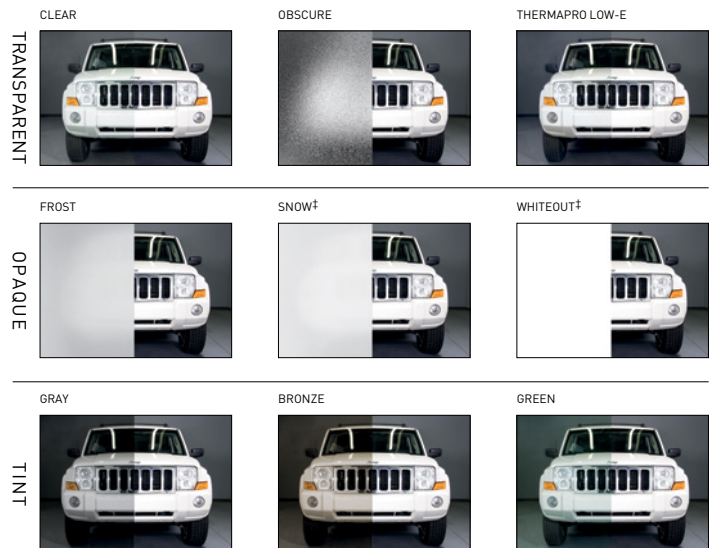

Glass

Glass is tempered and available as single pane or insulated.

†Laminated, not tempered. Insulated glass not available.