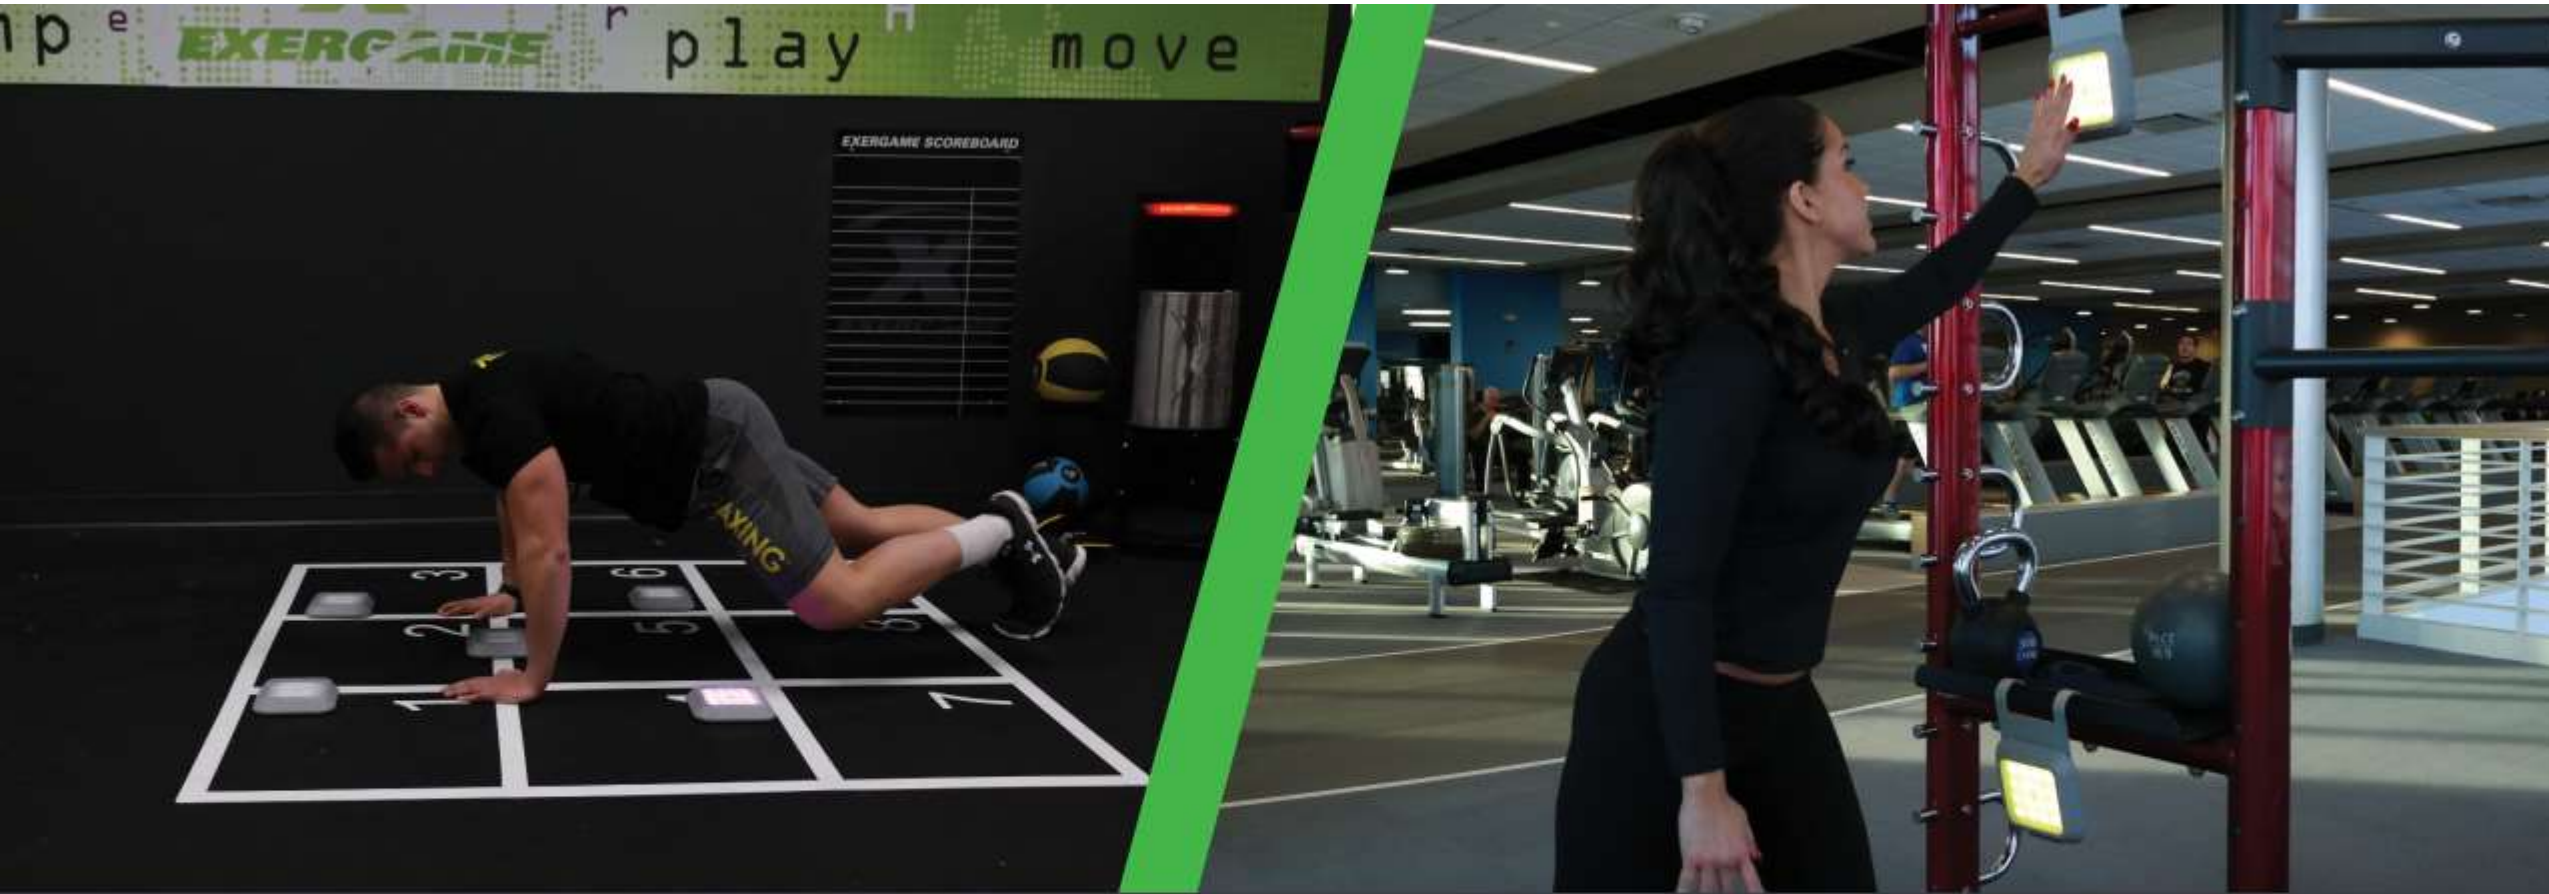

REAX LIGHTS: WIRELESS INTERACTIVE LED TARGETS

Exergame Fitness
Cutting-Edge Interactive Workouts

TRAIN TO
REACT
WITH
REAX

WHAT IS IT?

A wireless bright lights system, conceived to make any workout session interactive, training the responsive ability through visual and sudden stimulations.

Flexible, versatile, full of accessories, each light is equipped with magnets for a rapid connection on every iron surface.

The WIFI tablet controller enables the trainer and the user to choose customized training programs by using Reaxing sudden dynamic interferences, the only technology capable of unpredictably alter the motor gesture.

USER INTERFACE
EASY TO USE

EASY USER
CONTROL.

CHANGE
OPTIONS,
CREATE
PROGRAMS

REAL TIME METRICS

The image displays three overlapping screenshots of the REAX LIGHTS interface, illustrating different modes and features:

- ORIGINAL LIVE MODE:** The top-left screenshot shows a control panel with color-coded buttons (RED, GREEN, BLUE, CYAN, MAGENTA, YELLOW) on the left. The main display features a grid of 12 numbered buttons (01-12) and a digital timer showing 00:00. A 'SHOOT' button is located below the timer. At the bottom, there are 'STOP' (red) and 'START' (green) buttons, and a 'BACK' button.
- STATS SCREEN:** The top-right screenshot shows a bar chart with 12 bars representing individual shot reactivity. The x-axis is labeled from 50 to 100. The y-axis has a '+' sign. To the right of the chart are three circular progress indicators for 'TOTAL TIME', 'TOTAL SHOOT', and 'REACTIVITY AVERAGE'. At the bottom right are 'SAVE' and 'EXIT' buttons.
- PANEL MODE:** The bottom screenshot shows a simplified control panel with a digital timer (00:00) and a 'SHOOT' button (displaying 0). A yellow 'START' button is at the bottom center, and a 'BACK' button is at the bottom left.