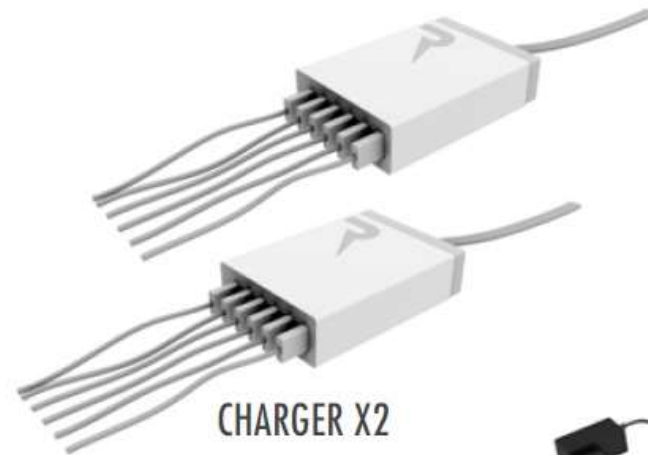

IMAGE
GALLERY

REAX MODELS BASIC 6 KIT

INCLUDES: Six (6) Reax Wireless LED Lights, each labeled 1-6 / Multi-charger / Wi-Fi Router
/ Android App /
MSRP: \$3,995
OPTIONAL: Android Tablet

SPECIFICATIONS:
1 Year Warranty
Size: 6" x 1.5" H
Weight: 2 lbs
Power: Standard 12v

SATELLITI 1-6

CHARGER

WI-FI ROUTER

Expand to 12 lights at anytime.

REAX MODELS

BASIC 12 KIT

INCLUDES: Twelve (12) Reax Wireless LED Lights, each labeled 1-12 / Multi-charger x 2 /
Wi-Fi Router / Android App
MSRP: \$6,995
OPTIONAL: Android Tablet

SPECIFICATIONS:
1 Year Warranty
Size: 6" x 1.5" H
Weight: 2 lbs
Power: Standard 12v

REAX MODELS TOWER CHARGER 12

INCLUDES: Free-Standing tower holds 12 Reax lights
with built-in charger.
MSRP: \$2,500

SPECIFICATIONS:
1 Year Warranty
Size:
Weight:
Power: Standard 12v