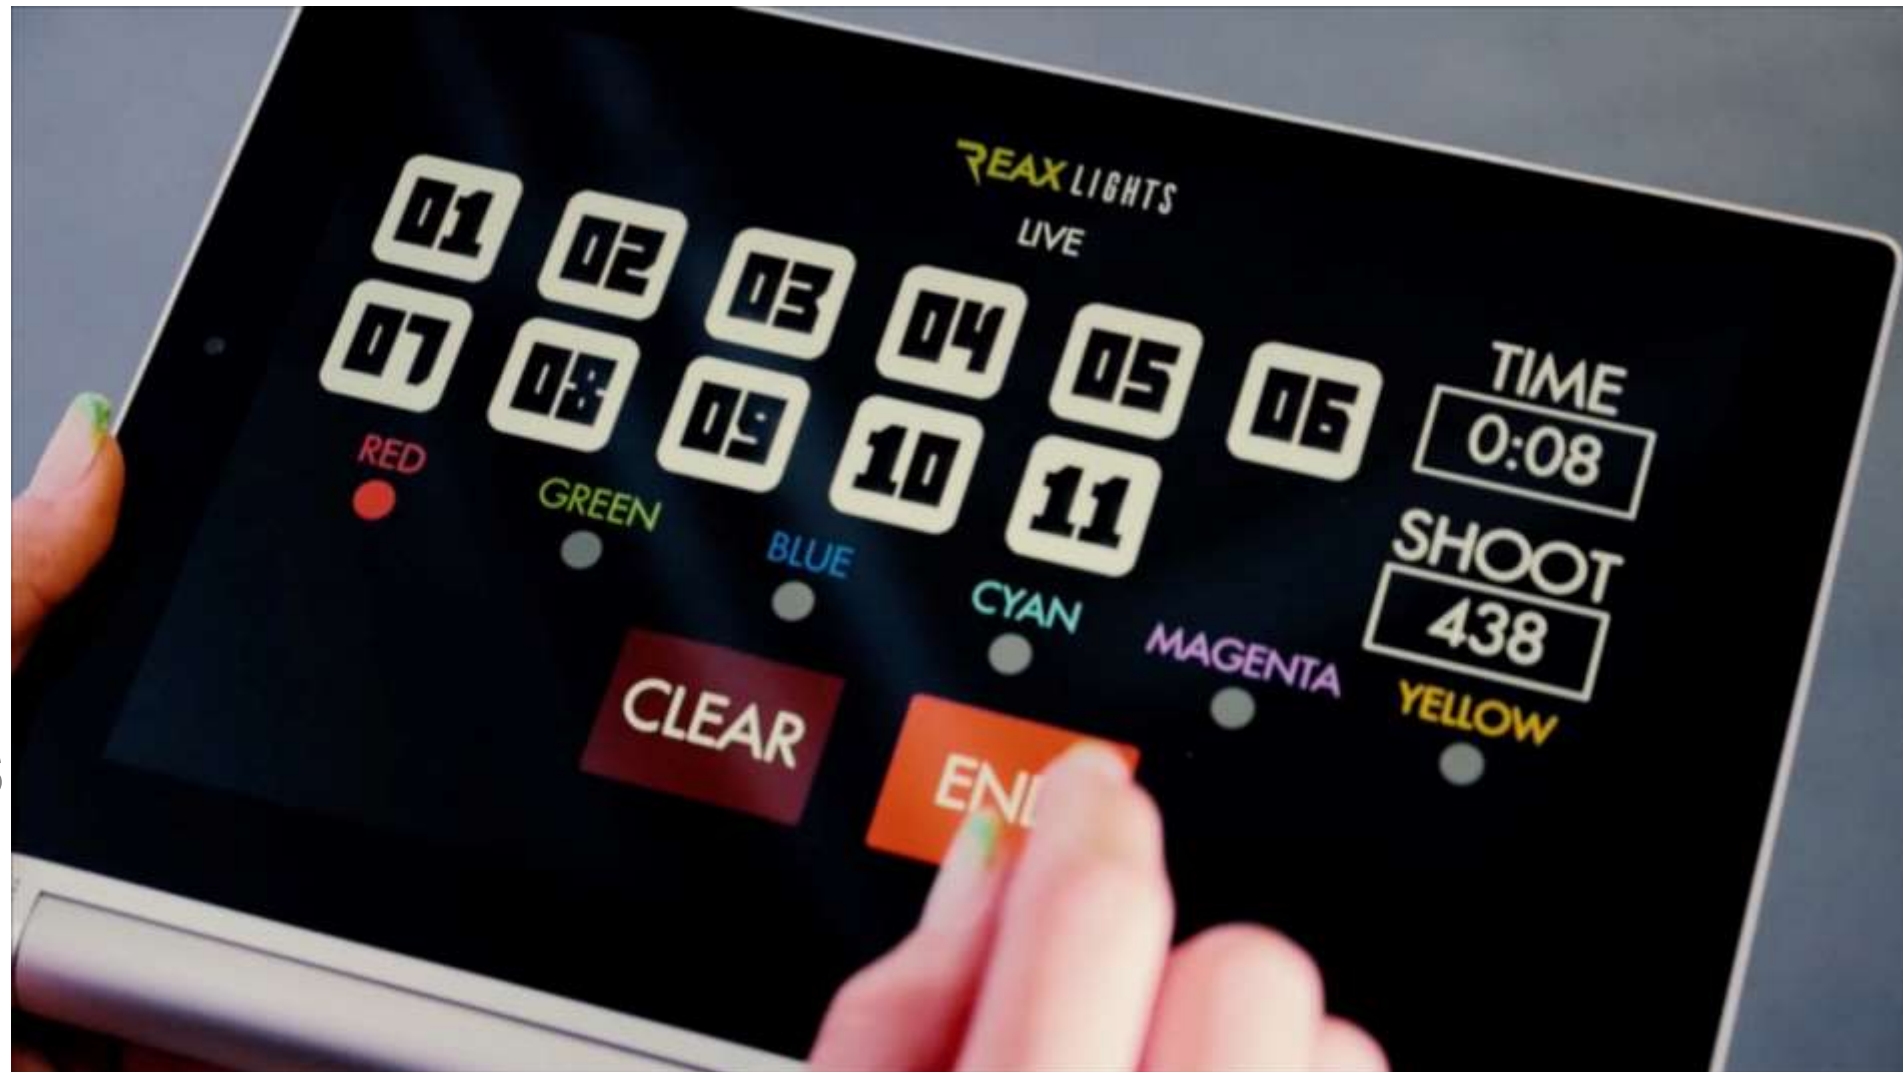

Flexible, versatile, full of accessories, each light is equipped with magnets for a rapid connection on every iron surface.

The WIFI tablet controller enables the trainer and the user to choose customized training programs by using Reaxing sudden dynamic interferences, the only technology capable of unpredictably alter the motor gesture.

3D TRAINING

PORTABLE

WI-FI TECHNOLOGY

MAGNETIC SYSTEM

HOW IS IT MADE?

DURABLE

HARDWARE
STRONG AND SMART

**GREAT
GRAPHICS**

USER INTERFACE
EASY TO USE

EASY USER
CONTROL.

CHANGE
OPTIONS,
CREATE
PROGRAMS

REAL TIME METRICS

The image displays three overlapping screenshots of the REAX LIGHTS interface, illustrating different modes and features:

- ORIGINAL LIVE MODE:** The top-left screenshot shows a control panel with color-coded buttons (RED, GREEN, BLUE, CYAN, MAGENTA, YELLOW) on the left. The main display features a grid of 12 numbered buttons (01-12) and a digital timer showing 00:00. A 'SHOOT' button is located below the timer. At the bottom, there are 'STOP' (red) and 'START' (green) buttons, and a 'BACK' button.
- STATS SCREEN:** The top-right screenshot shows a bar chart with 12 bars representing individual shot reactivity. The x-axis is labeled from 50 to 100. The y-axis has a '+' sign. To the right of the chart are three circular progress indicators for 'TOTAL TIME', 'TOTAL SHOOT', and 'REACTIVITY AVERAGE'. At the bottom right are 'SAVE' and 'EXIT' buttons.
- PANEL MODE:** The bottom screenshot shows a simplified control panel with a digital timer (00:00) and a 'SHOOT' button (displaying 0). A yellow 'START' button is at the bottom center, and a 'BACK' button is at the bottom left.