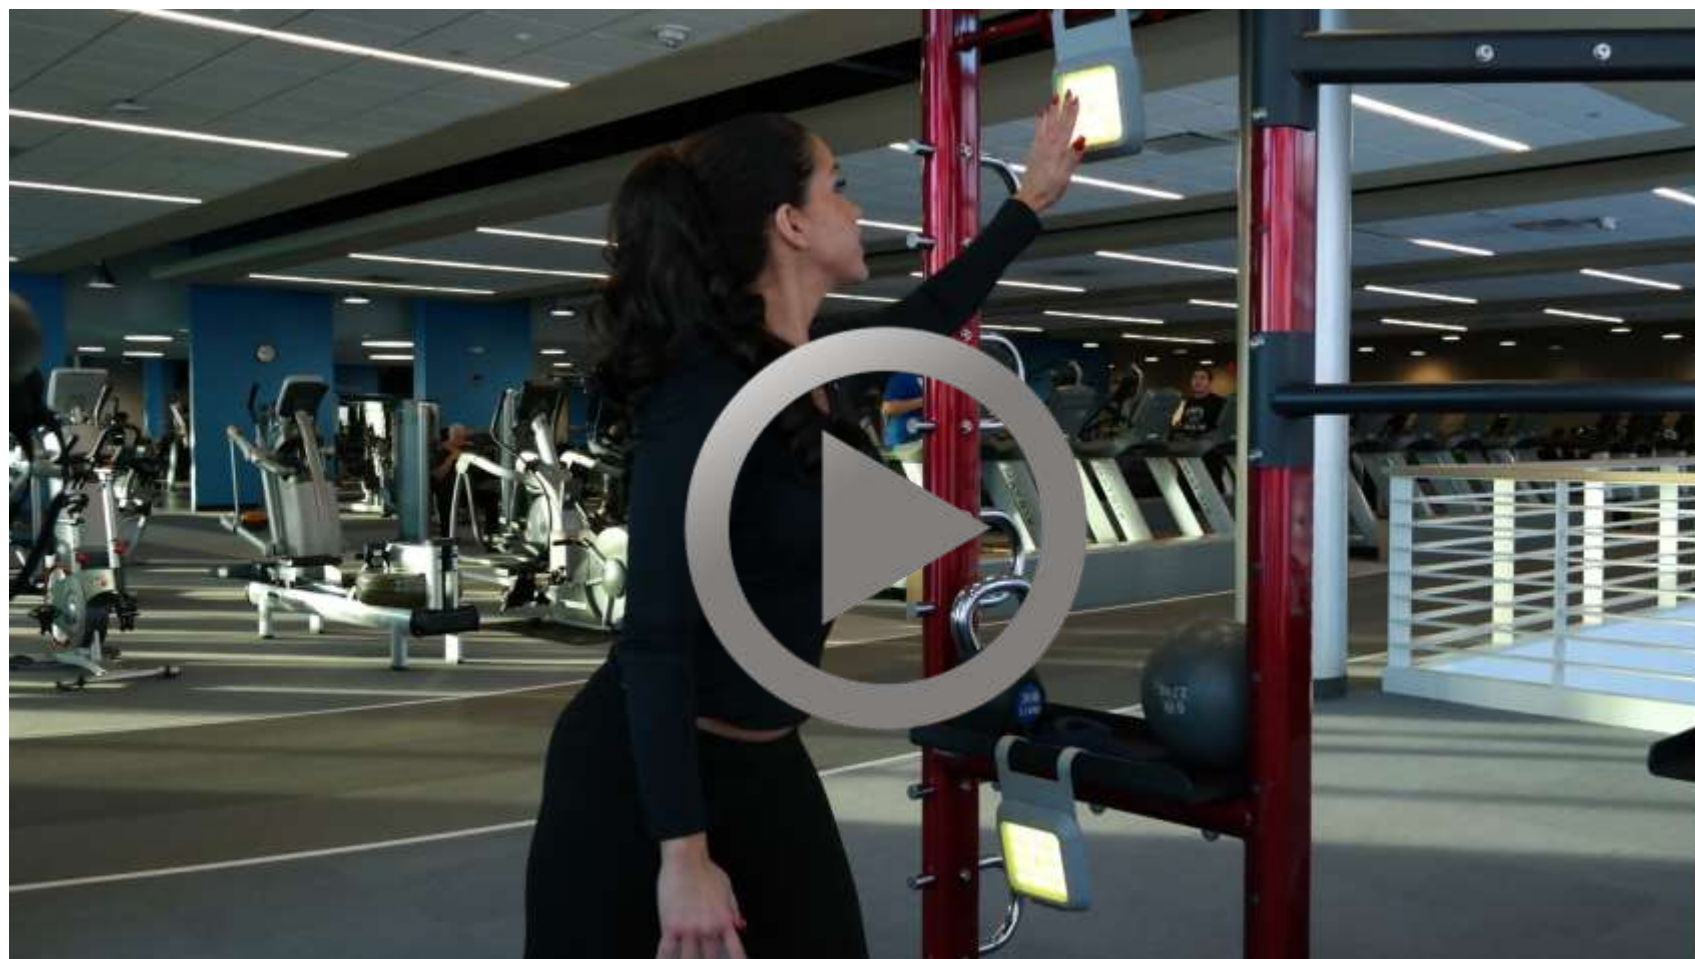

IMAGE
GALLERY