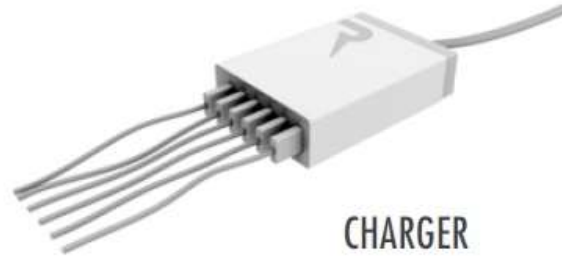

REAX MODELS BASIC 6 KIT

INCLUDES: Six (6) Reax Wireless LED Lights, each labeled 1-6 / Multi-charger / Wi-Fi Router
/ Android App /
MSRP: $3,995
OPTIONAL: Android Tablet

SPECIFICATIONS:
1 Year Warranty
Size: 6" x 1.5" H
Weight: 2 lbs
Power: Standard 12v

CHARGER

Expand to 12 lights at anytime.