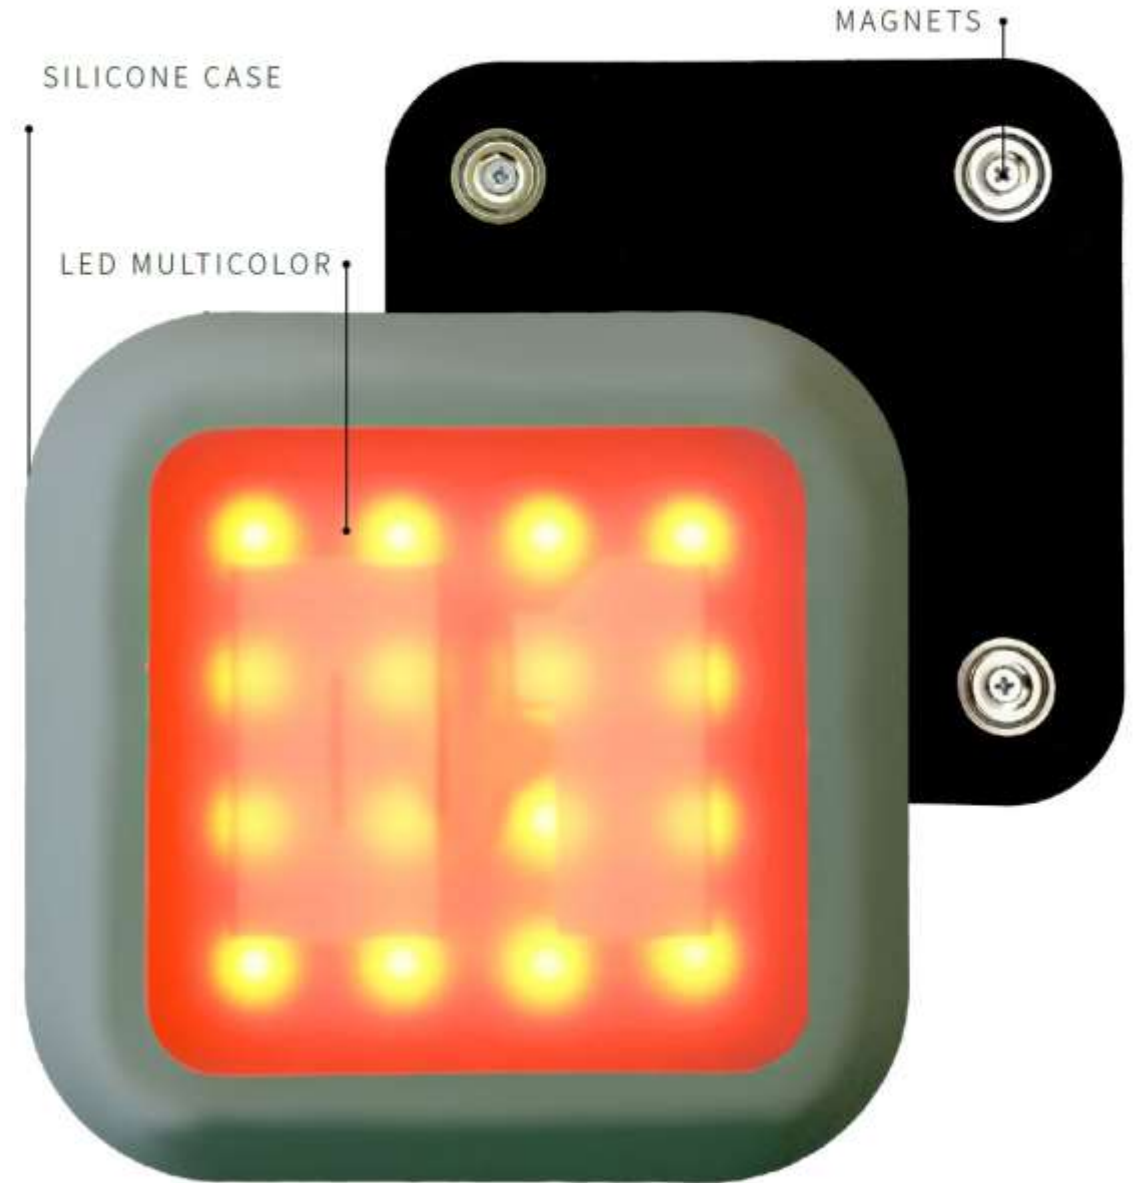

HOW IS IT MADE?

DURABLE

HARDWARE
STRONG AND SMART