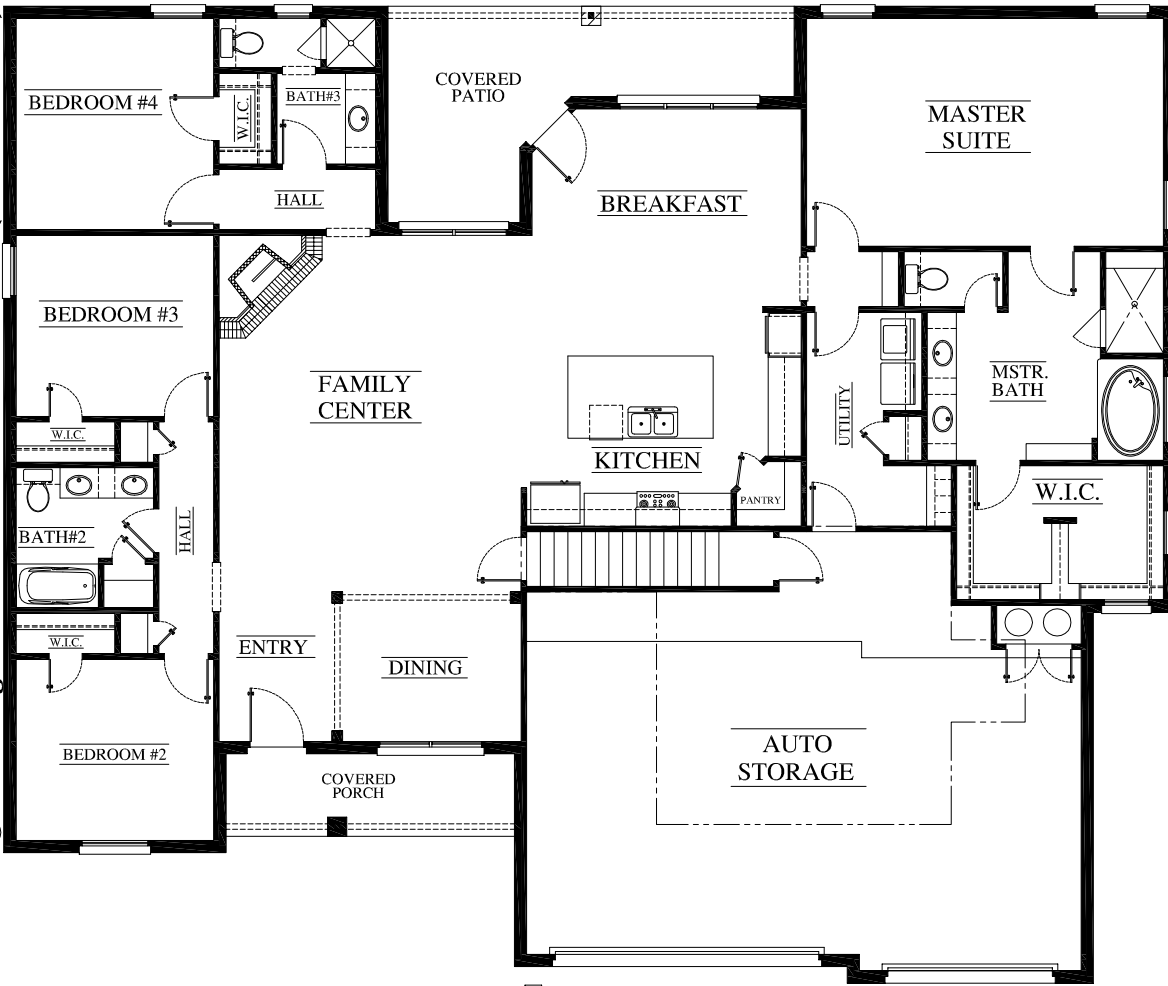

© The Design Offices of: American Traditions (1-806-351-1130)

A New Home By: B&M Equities

LIVING 3,020 SQ. FT.
PLAN# 01005-28