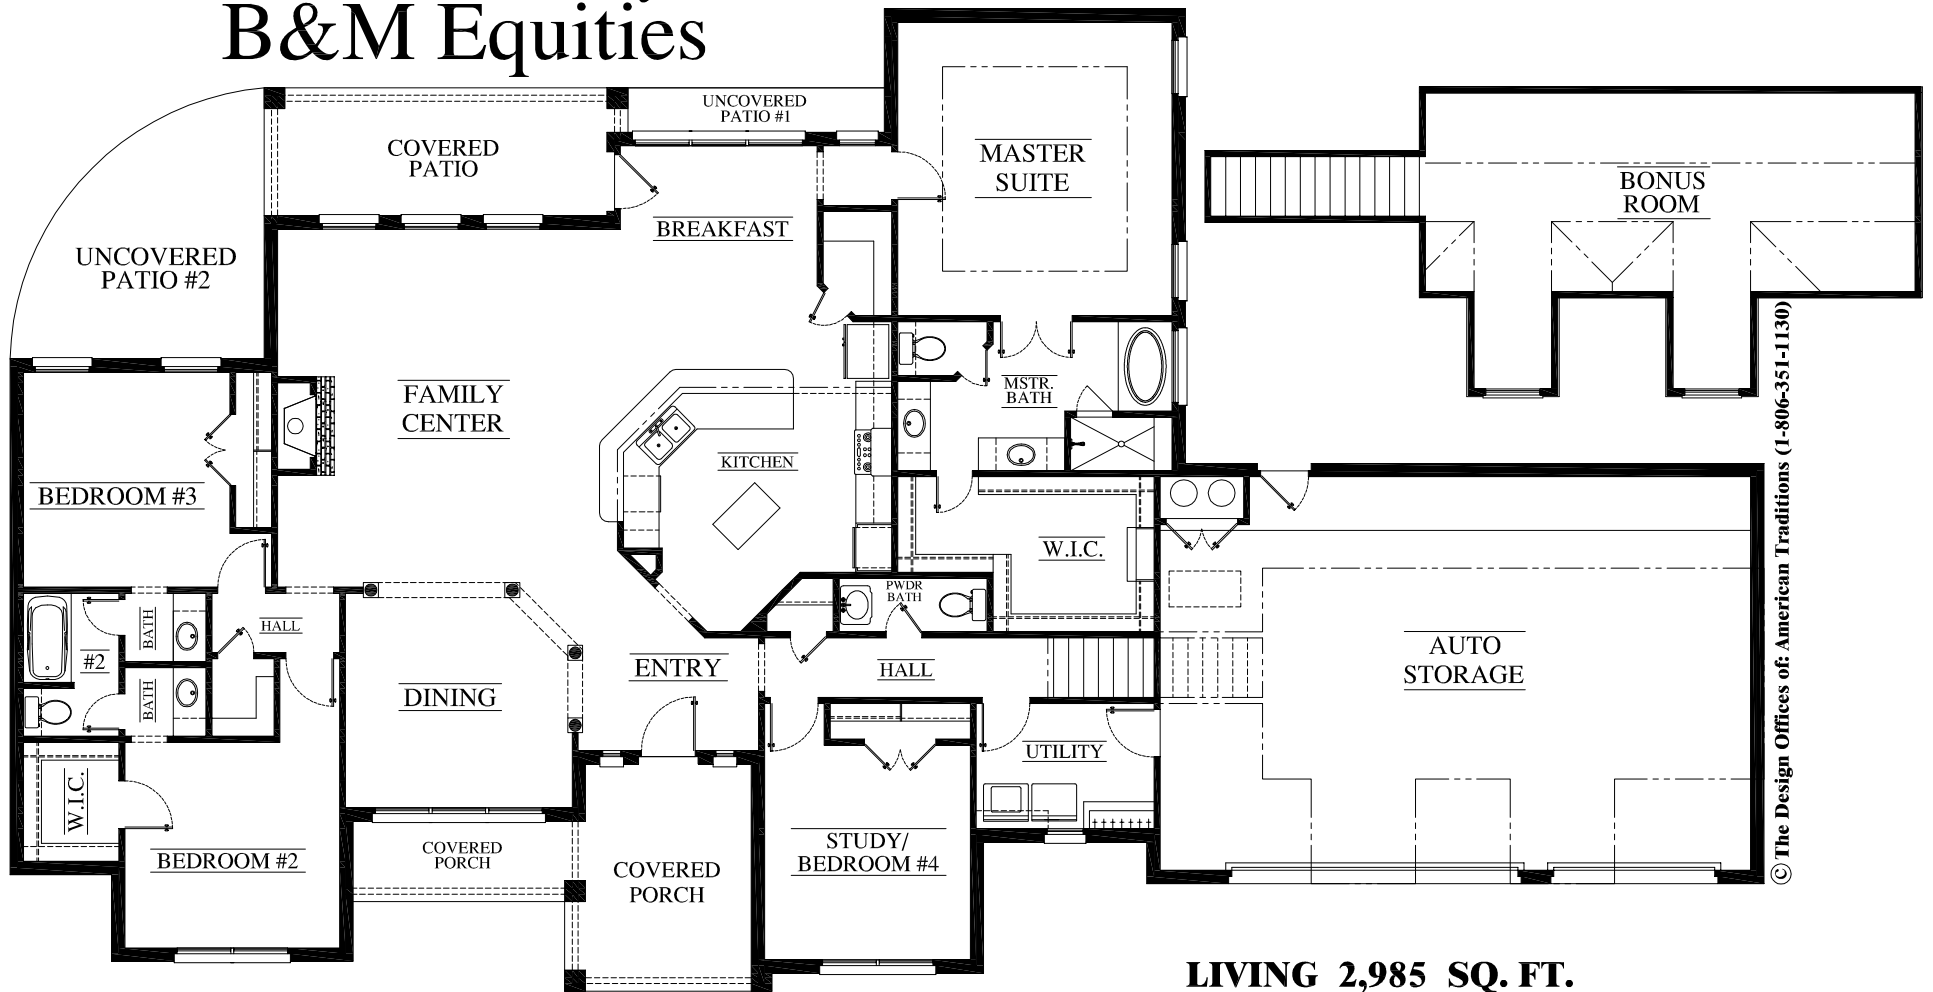

A New Home By: B&M Equities

© The Design Offices of American Traditions (1-806-351-1130)

LIVING 2,985 SQ. FT.
PLAN# 12020-6