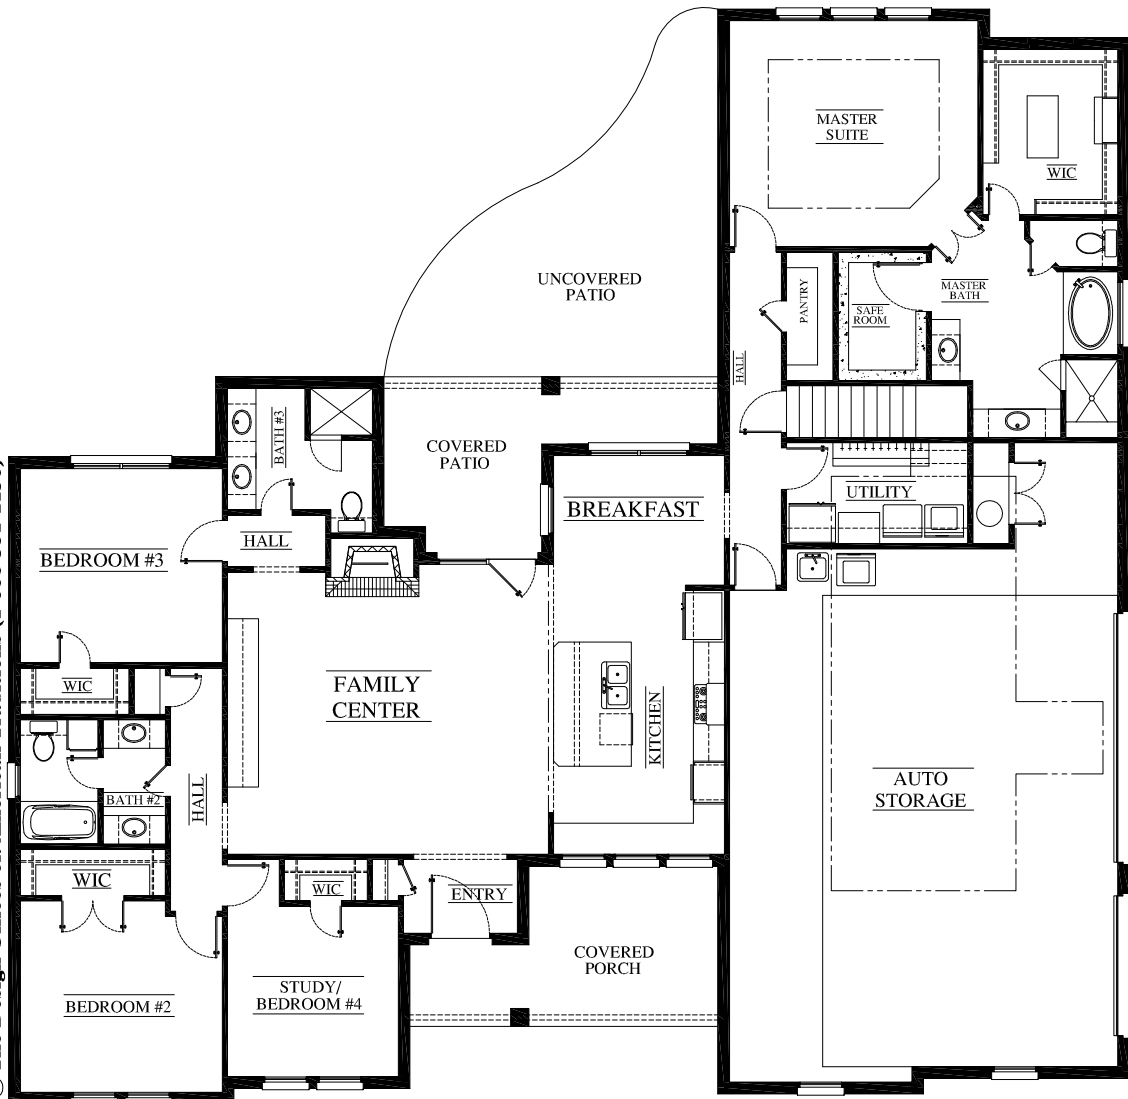

© The Design Offices of: American Traditions (1-806-351-1130)

A New Home By:
B&M Equities
LIVING 2,837 SQ. FT.
PLAN# 03021-22

5/10/2017 2:56:50 PM