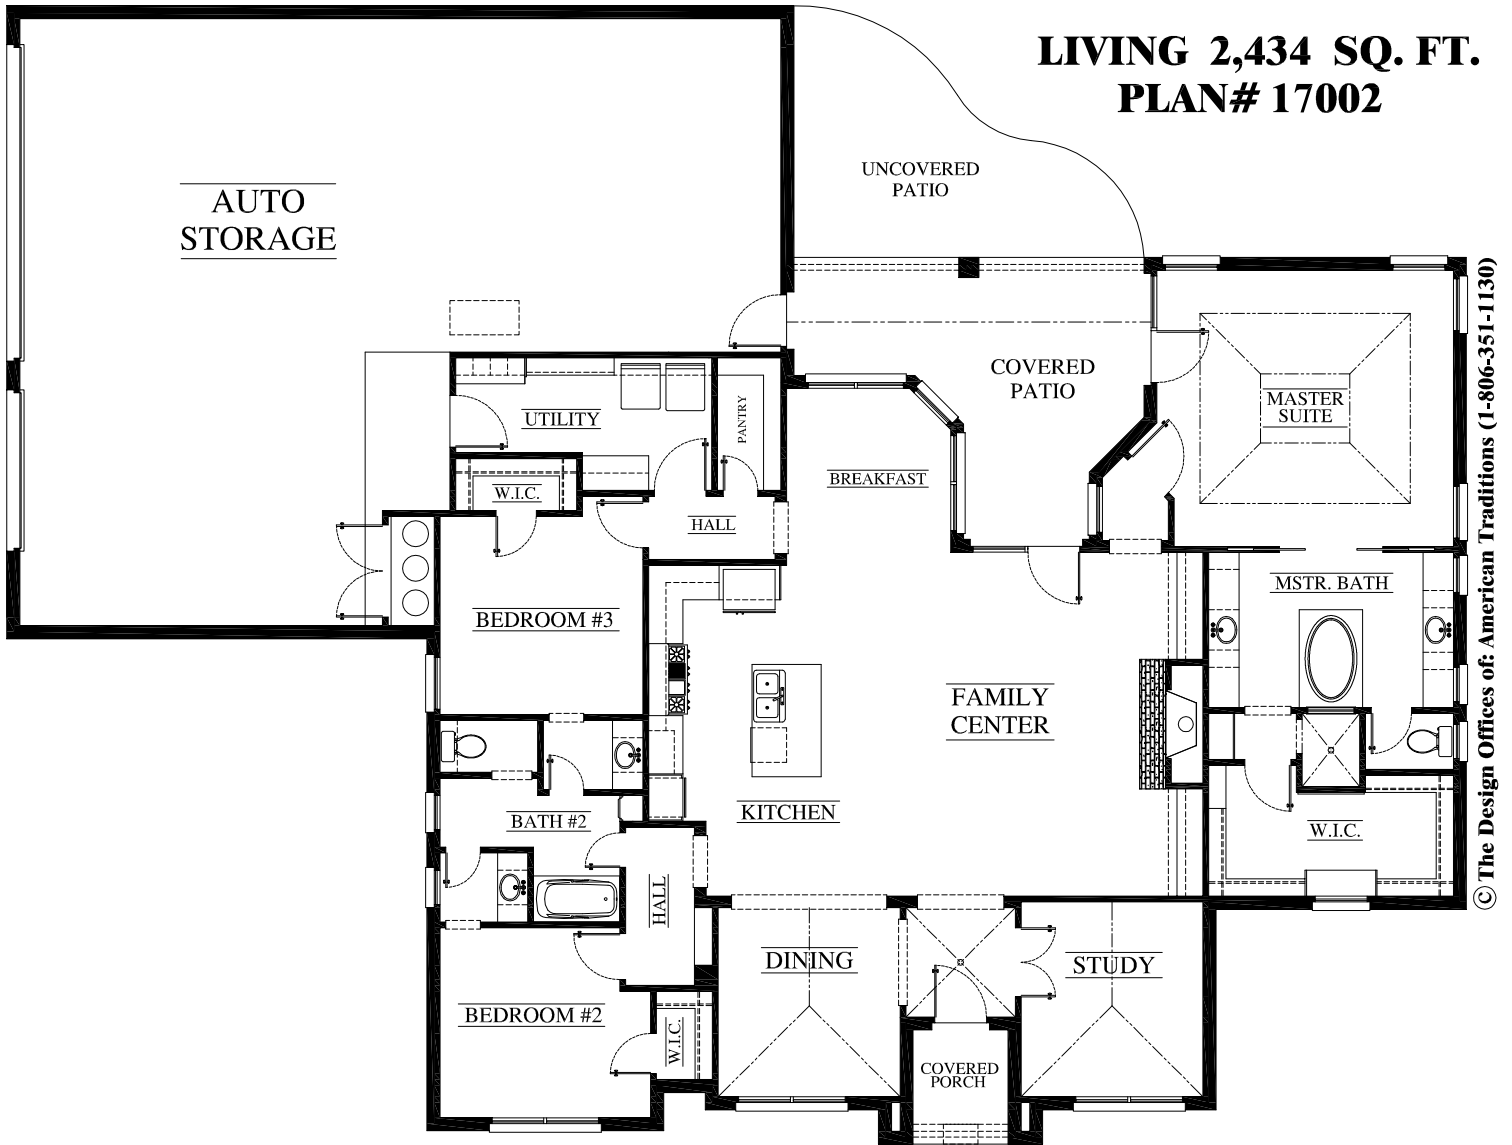

A New Home By: B&M Equities

**LIVING 2,434 SQ. FT.
PLAN# 17002**

© The Design Offices of American Traditions (1-806-351-1130)