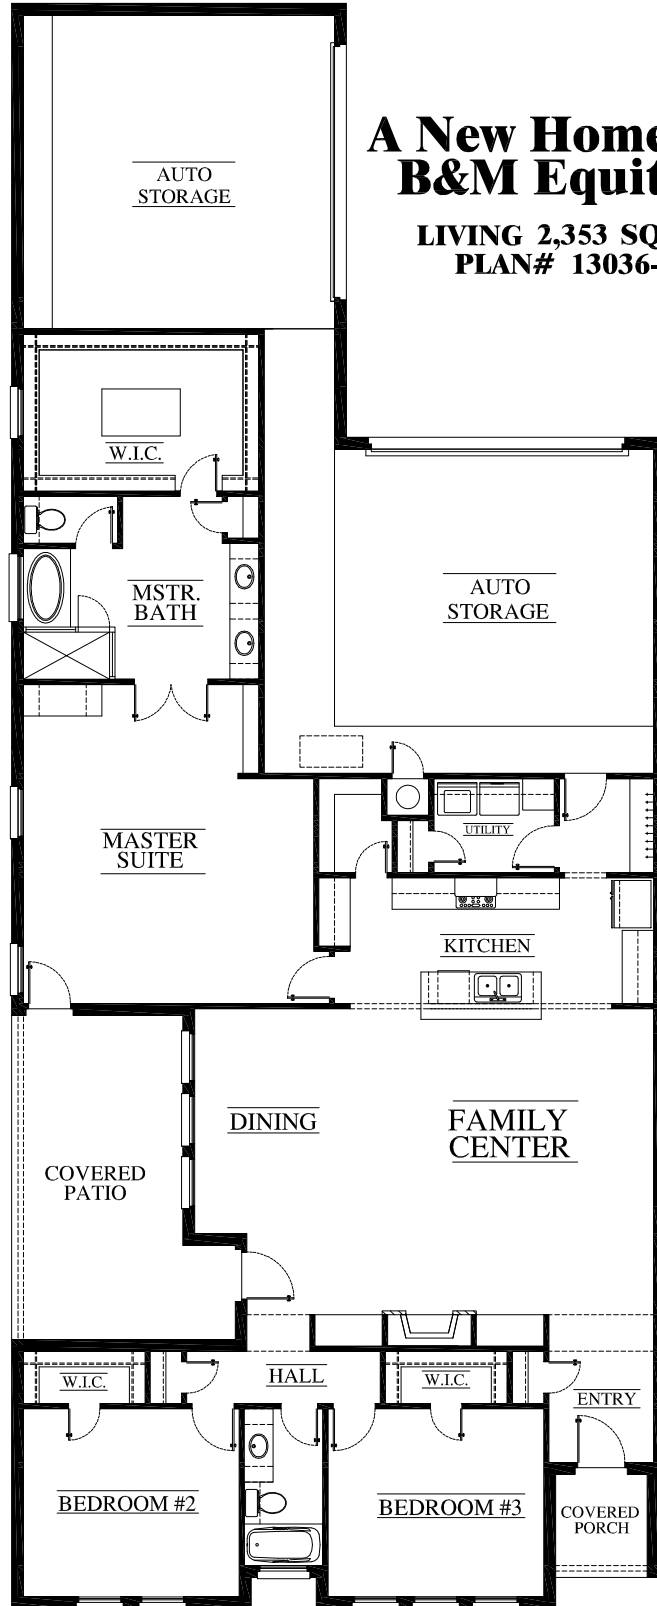

A New Home By: B&M Equities

LIVING 2,353 SQ.FT.
PLAN# 13036-5

© The Design Offices of: American Traditions (1-806-351-1130)