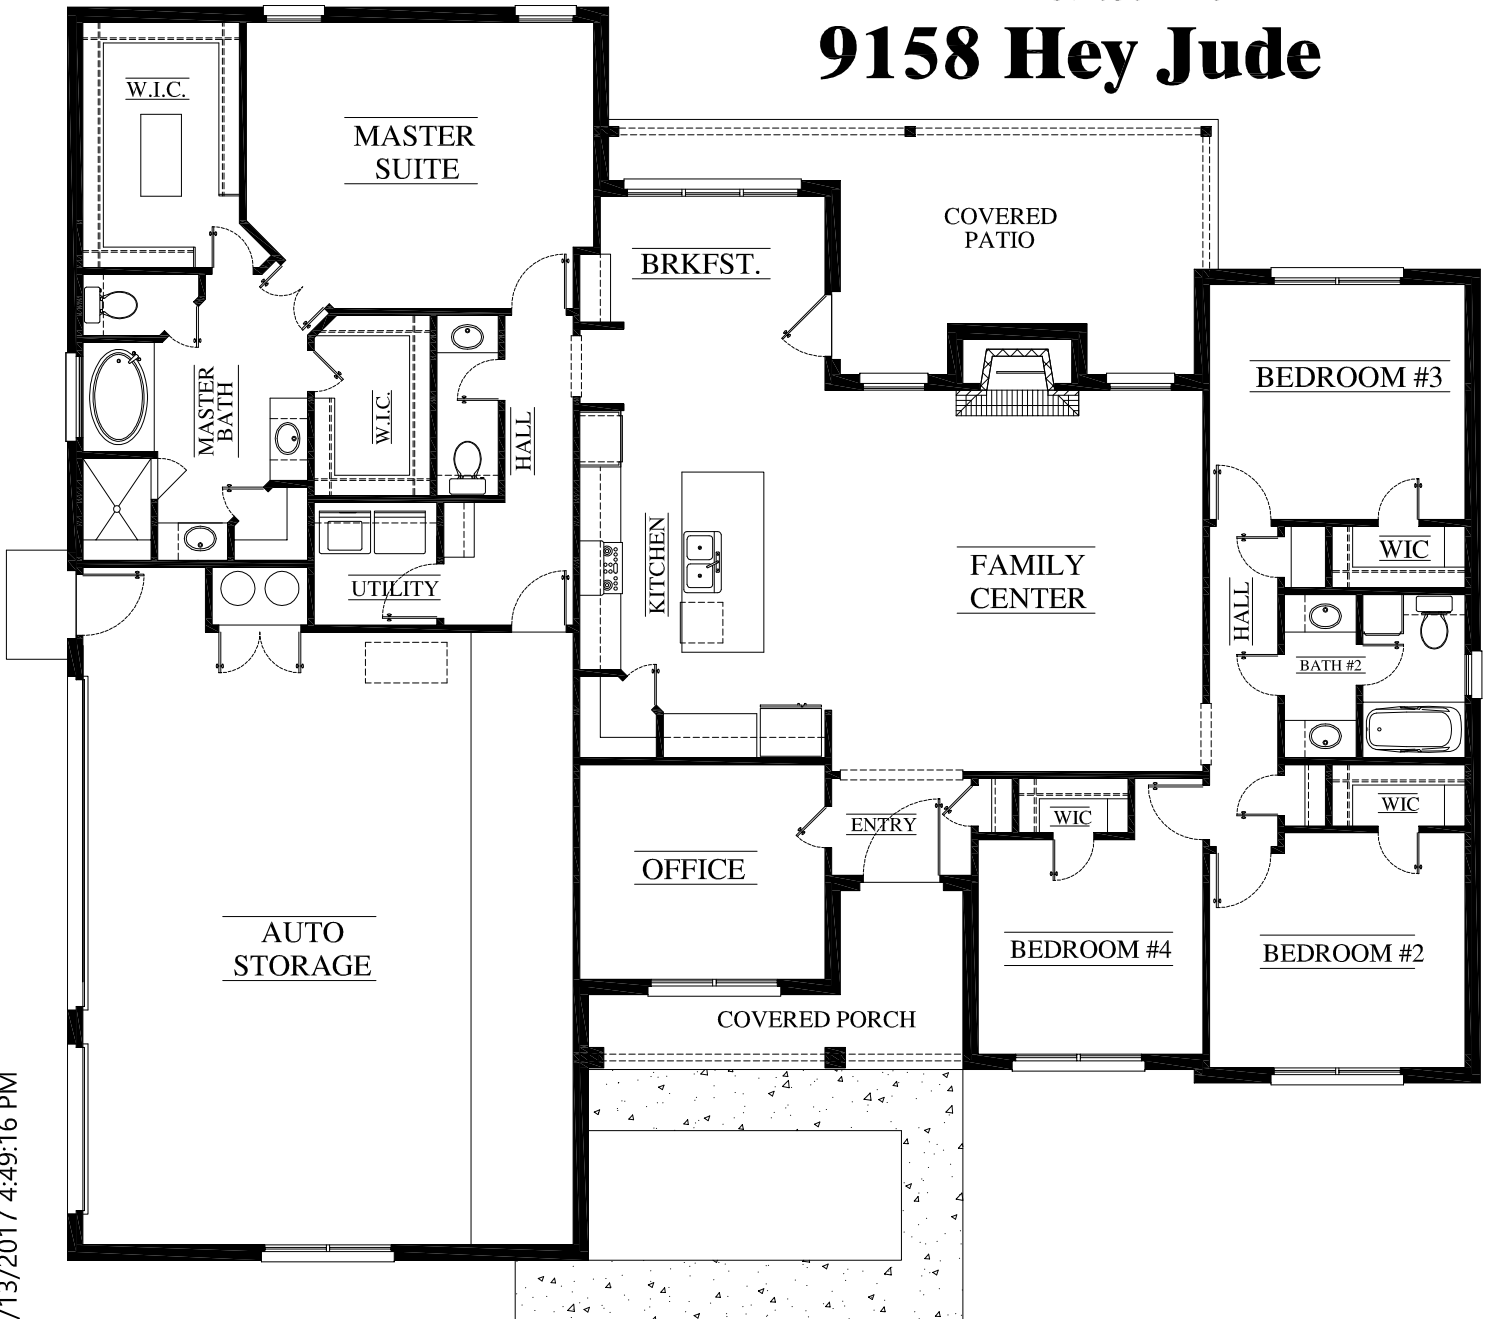

LIVING 2,345 SQ. FT.
PLAN NO. 03021-18

9158 Hey Jude

© The Design Offices of American Traditions (1-806-351-1130)