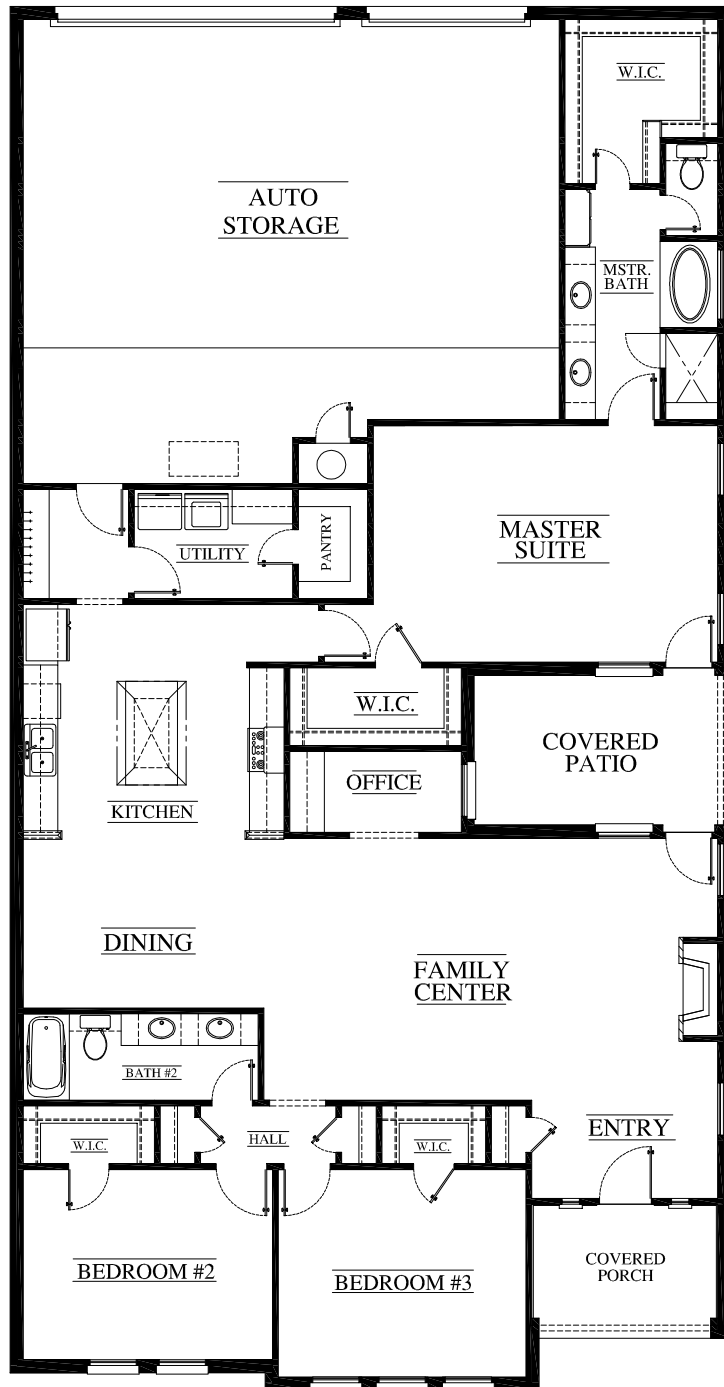

# A New Home By: **B&M Equities**

**SQ.FT. 2,233 LIVING  
PLAN# 13036-5**

**#1**

© The Design Offices of: American Traditions (1-806-351-1130)