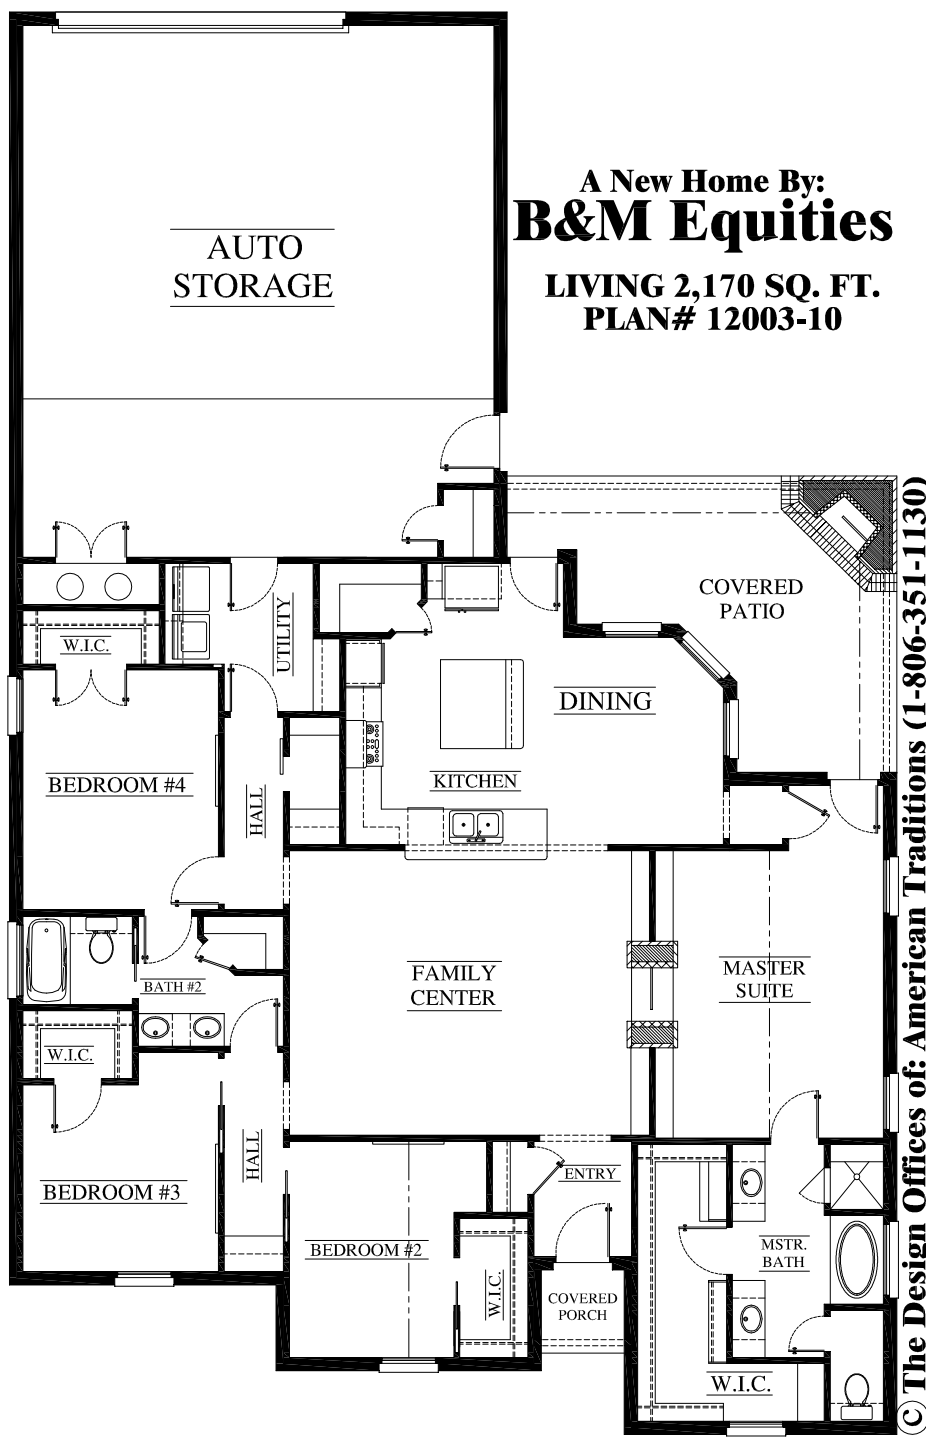

A New Home By:  
**B&M Equities**

**LIVING 2,170 SQ. FT.**  
**PLAN# 12003-10**

© The Design Offices of: American Traditions (1-806-351-1130)