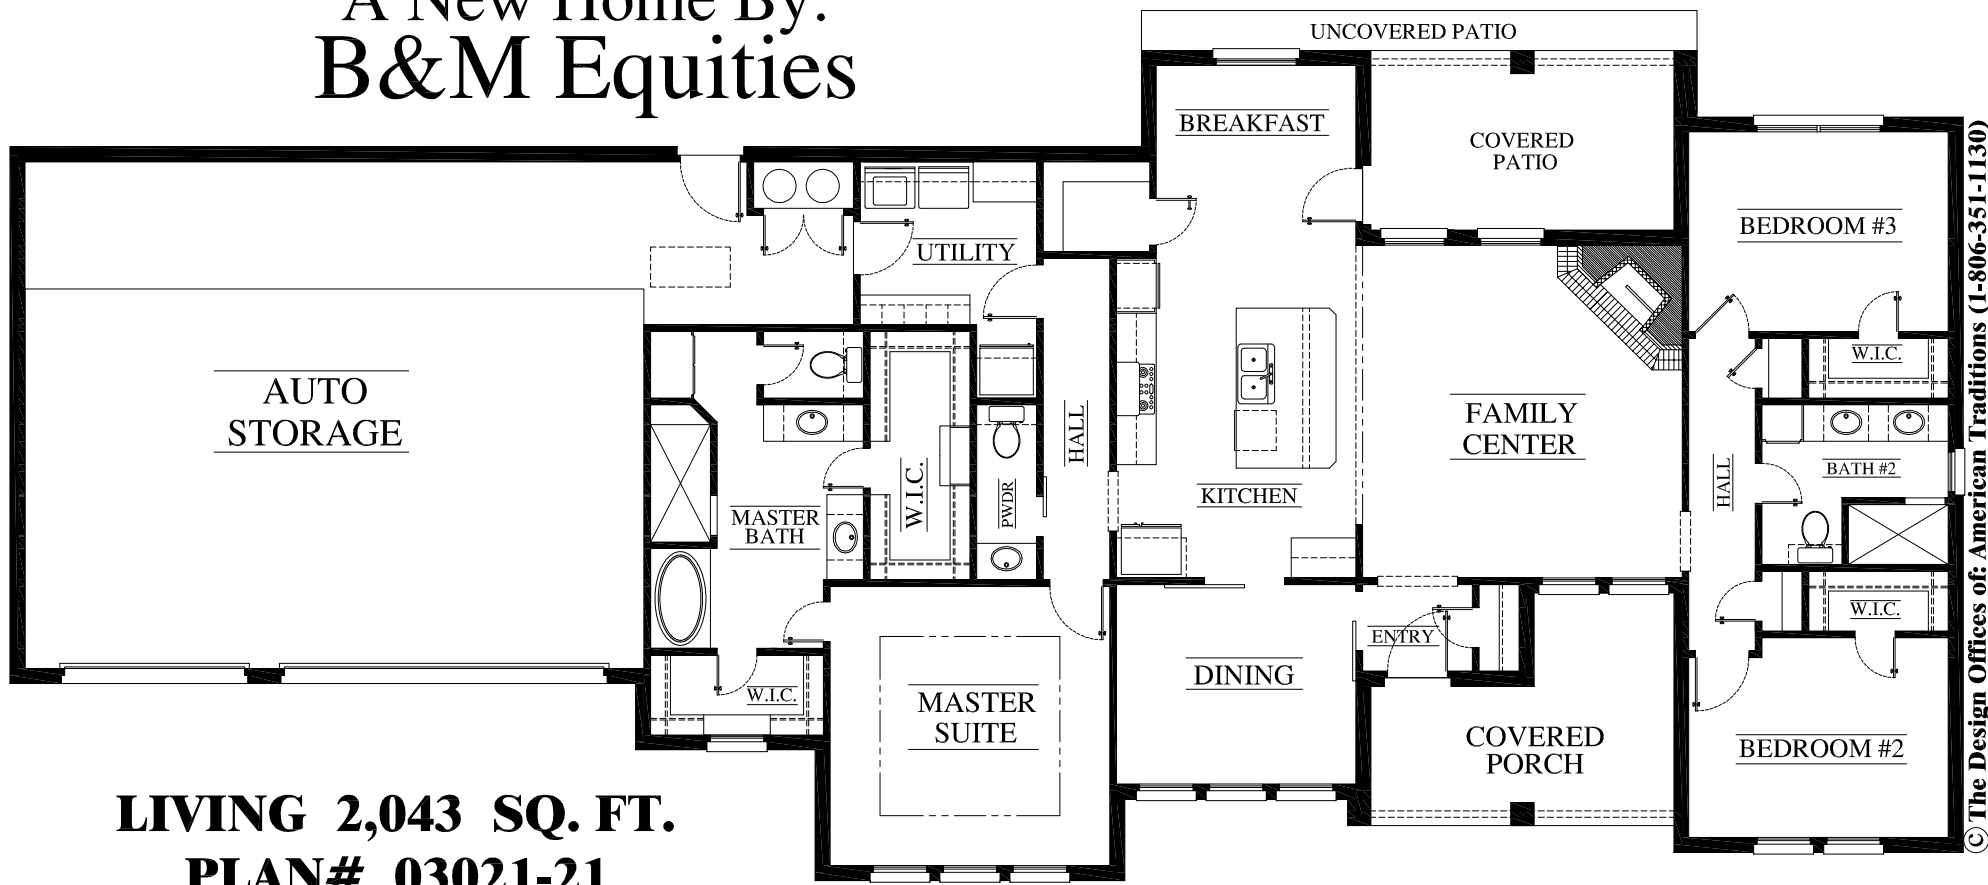

A New Home By: B&M Equities

LIVING 2,043 SQ. FT.
PLAN# 03021-21

© The Design Offices of American Traditions (1-806-351-1130)

5/11/2017 10:10:10 AM